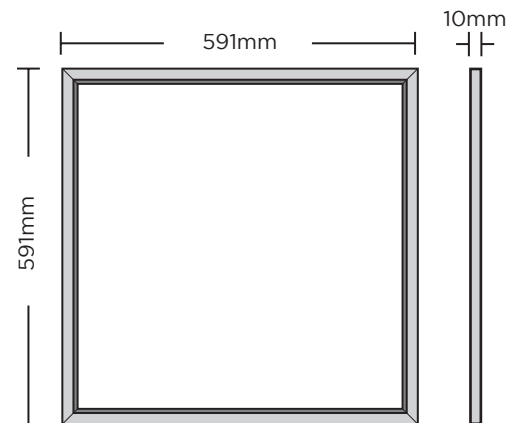

TIME LED®

UTILITY 40W LED LIGHT PANEL NON-DIMMABLE IN DAYLIGHT

SPECIFICATION SHEET

PRODUCT CODE: 768983

SPECIFICATION

Product code	768983
Bulb Type	SMD
Wattage	40W
Lumens	3600lm
Dimmable	No
Includes Driver	Yes
Beam Angle	120°
Length	591mm
Width	591mm
Depth	10mm
Lifespan	25,000 hours
Warranty	3 Years
Energy consumption	40kWh/1000h
Input Frequency	50/60Hz
Energy rating	A+
Material	Aluminium and PC
Packaging	Brown Box
IP Rating	IP20

Voltage	170-265V
Power	40W
Lumens Per Watt	90lm
Ra	>80
Power factor	0.9

170-265V

TIME LED is part of Pitacs Limited

Bradbourne Point, Bradbourne Drive, Tilbrook, Milton Keynes, Buckinghamshire MK7 8AT
T: +44 (0)1908 271155 F: +44 (0)1908 640017 E: info@timeled.co.uk W: www.timeled.co.uk

SPEC_768983_V2_JAN2021