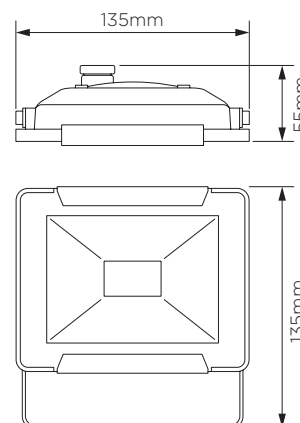

TIME LED is part of Pitacs Limited

Bradbourne Point, Bradbourne Drive, Tilbrook, Milton Keynes, Buckinghamshire MK7 8AT
T: +44 (0)1908 271155 F: +44 (0)1908 640017 E: info@timeled.co.uk W: www.timeled.co.uk