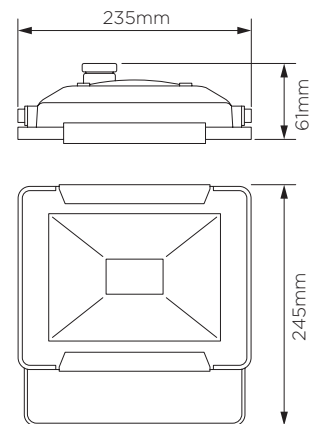

TIME LED is part of Pitacs Limited

Bradbourne Point, Bradbourne Drive, Tilbrook, Milton Keynes, Buckinghamshire MK7 8AT
T: +44 (0)1908 271155 F: +44 (0)1908 640017 E: info@timeled.co.uk W: www.timeled.co.uk