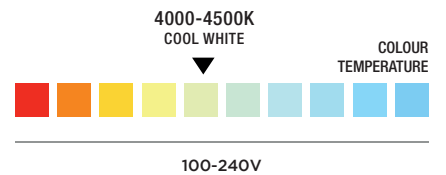

TIME LED is part of Pitacs Limited

Bradbourne Point, Bradbourne Drive, Tilbrook, Milton Keynes, Buckinghamshire MK7 8AT
T: +44 (0)1908 271155 F: +44 (0)1908 640017 E: info@timeled.co.uk W: www.timeled.co.uk

SPEC_769355_V1_DEC2020