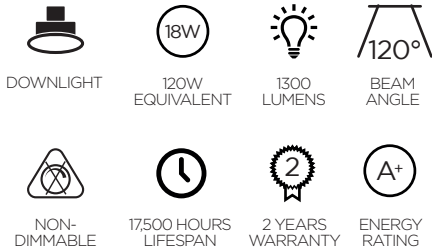

TIME LED®

STELLAR 18W MINI PANEL LED DOWNLIGHT

SPECIFICATION SHEET

PRODUCT CODE: 769355

Brighten up your space with this Mini Panel LED downlight. Ultra slim at just 12mm deep and featuring a super wide beam angle of 120° that spreads the light further. Accommodating standard size integrated SMD LED bulbs, the casing is manufactured from die cast aluminium with a circular design.

Create a modern look in your kitchen, living room and hallway with this fast and efficient clip installation. The downlight projects up to 1300 lumens of cool white light. Supplied with a driver and a lifespan of 17,500 hours.

SPECIFICATION

Product code	769355
Fitting	Downlight
Bulb Shape	SMD
Wattage	18W
Equivalent wattage	120W
Lumens	1300lm
Ra	80
Dimmable	No
Beam Angle	120°
Diameter	Ø225mm
Height	12mm
Lifespan	17,500 hours
Warranty	2 Years
Energy consumption	18kWh/1000h
Input Frequency	50Hz
Voltage	100-240V
Energy rating	A+
Material	Aluminium Body
Packaging	White Box + Colour Label
IP Rating	IP20

OPTICAL TEST PARAMETERS

Voltage	100-240V
Current	300mA
Power	17.4W
CCT	3936K
Ra	80
Lumens	1413lm
Lumens per watt	81.22lm/W
Colour tolerance	<6
Power factor	0.9

TIME LED is part of Pitacs Limited

Bradbourne Point, Bradbourne Drive, Tilbrook, Milton Keynes, Buckinghamshire MK7 8AT
 T: +44 (0)1908 271155 F: +44 (0)1908 640017 E: info@timeled.co.uk W: www.timeled.co.uk