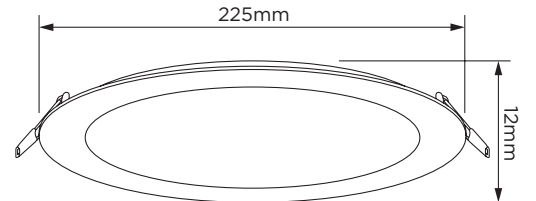

TIME LED is part of Pitacs Limited

Bradbourne Point, Bradbourne Drive, Tilbrook, Milton Keynes, Buckinghamshire MK7 8AT
T: +44 (0)1908 271155 F: +44 (0)1908 640017 E: info@timeled.co.uk W: www.timeled.co.uk

SPEC_769355_V1_DEC2020