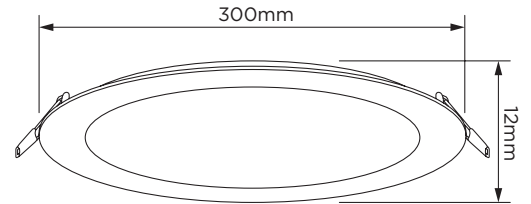

TIME LED is part of Pitacs Limited

Bradbourne Point, Bradbourne Drive, Tilbrook, Milton Keynes, Buckinghamshire MK7 8AT
T: +44 (0)1908 271155 F: +44 (0)1908 640017 E: info@timeled.co.uk W: www.timeled.co.uk

SPEC_769362_V1_DEC2020