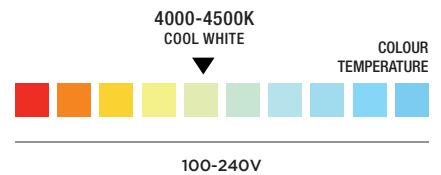

TIME LED is part of Pitacs Limited

Bradbourne Point, Bradbourne Drive, Tilbrook, Milton Keynes, Buckinghamshire MK7 8AT
T: +44 (0)1908 271155 F: +44 (0)1908 640017 E: info@timeled.co.uk W: www.timeled.co.uk

SPEC_769362_V1_DEC2020