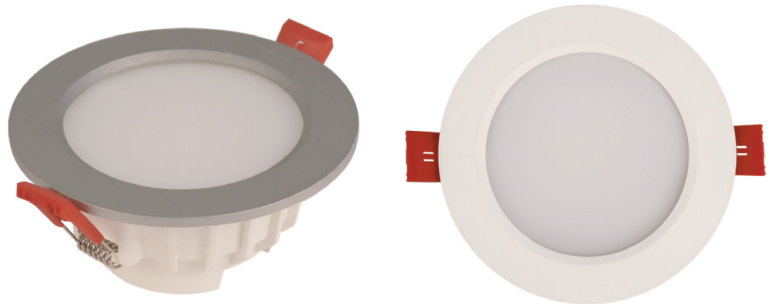

### SPECIFICATION SHEET

PRODUCT CODE: 769515

Brighten up your space with this Mini Panel interchangeable LED downlight bezel. With a quick twist-and-lock design you can easily switch from a white to silver finish, allowing you to redecorate the ceiling.

Accommodating standard size SMD LED bulbs, the casing is manufactured from die cast aluminium with a circular design. Create a modern look in your kitchen, living room and hallway with this fast and efficient screw to fit installation. Supplied with a driver and a lifespan of 15,000 hours.

DOWN LIGHT

10W = 80W

700 LUMENS

DIMMABLE

DOWNLIGHT

80W EQUIVALENT

700 LUMENS

110° BEAM ANGLE

### SPECIFICATION

Product code	769515
Fitting	Downlight
Bulb Shape	SMD
Wattage	10W
Equivalent wattage	80W
Lumens	700lm
Ra	80
Dimmable	Yes
Beam Angle	110°
Diameter	Ø110mm
Height	55mm
Lifespan	15,000 hours
Warranty	2 Years
Energy consumption	10kWh/1000h
Input Frequency	50Hz
Voltage	220-240V
Energy rating	A+
Material	PBT Body (Aluminium Inside)
Packaging	White Box + Colour Label
IP Rating	IP44