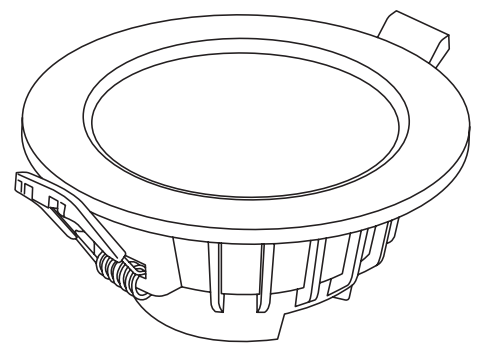

OPTICAL TEST PARAMETERS

Voltage	220-240V
Current	0.05mA
Power	10.1W
CCT	Adjustable
Ra	80
Lumens	700lm
Lumens per watt	66.34lm/W
Colour tolerance	<6
Power factor	0.5

220V