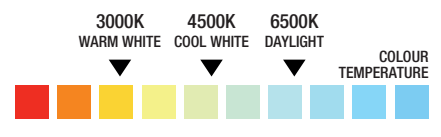

OPTICAL TEST PARAMETERS

Voltage	220-240V
Current	0.05mA
Power	10.1W
CCT	Adjustable
Ra	80
Lumens	700lm
Lumens per watt	66.34lm/W
Colour tolerance	<6
Power factor	0.5

220V