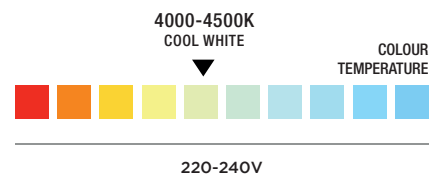

OPTICAL TEST PARAMETERS

Voltage	220-240V
Current	200mA
Power	8W
CCT	4000-4500K
Ra	90
Lumens	280lm
Lumens per watt	34-42lm/W
Colour tolerance	<6
Power factor	0.9