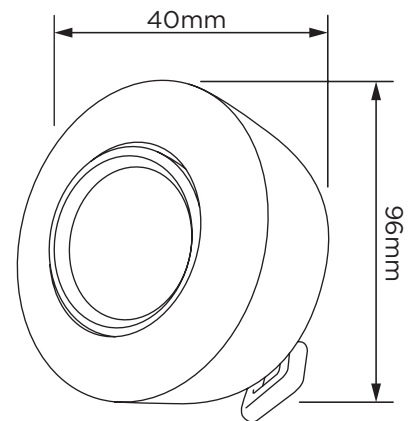

OPTICAL TEST PARAMETERS

Voltage	220-240V
Current	200mA
Power	8W
CCT	4000-4500K
Ra	90
Lumens	280lm
Lumens per watt	34-42lm/W
Colour tolerance	<6
Power factor	0.9