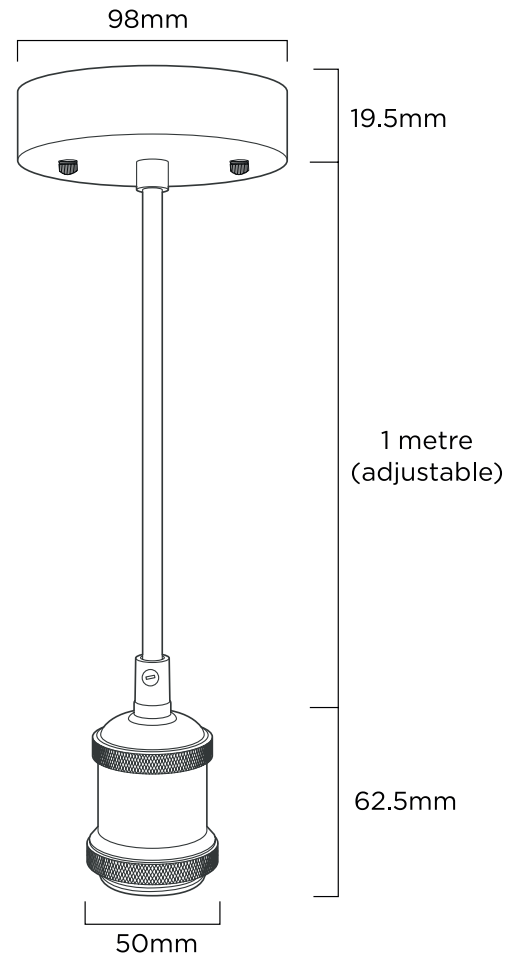

SPECIFICATION SHEET

PRODUCT CODE: 769645

Perfect for hallways, bedrooms and kitchens that require a vintage style. Ideal to add that touch of industrial chic while adding warmth and atmosphere to your home, restaurant or bar.

This vintage pendant comes in a copper effect and also contains 1 metre of black fabric cable. It can be installed onto any ceiling and the cable length can be adjusted to your preference. Great for low hanging pendant drops in single or multiple combinations. It can hold one ES/E27 screw fit lamp.

- Copper effect
- Requires 1 ES Edison Screw (E27) lamp
- Cord length: 1 metre adjustable
- Cord colour: Black
- Suitable for use with lampshades

SPECIFICATION

Product code	769645
Fitting	ES Edison Screw (E27)
Wattage	60W Max
Pendant Diameter	Ø50mm
Pendant Length	62.5mm
Base Plate Diameter	Ø98mm
Base Plate Depth	19.5mm
Cable Length	1m Adjustable
Fixture Type	Wired
Weight	0.2kg
Energy rating	A++ - E
Material	Aluminium + Iron
Packaging	Plastic Casing with TIME LED Colour Insert
IP Rating	IP20