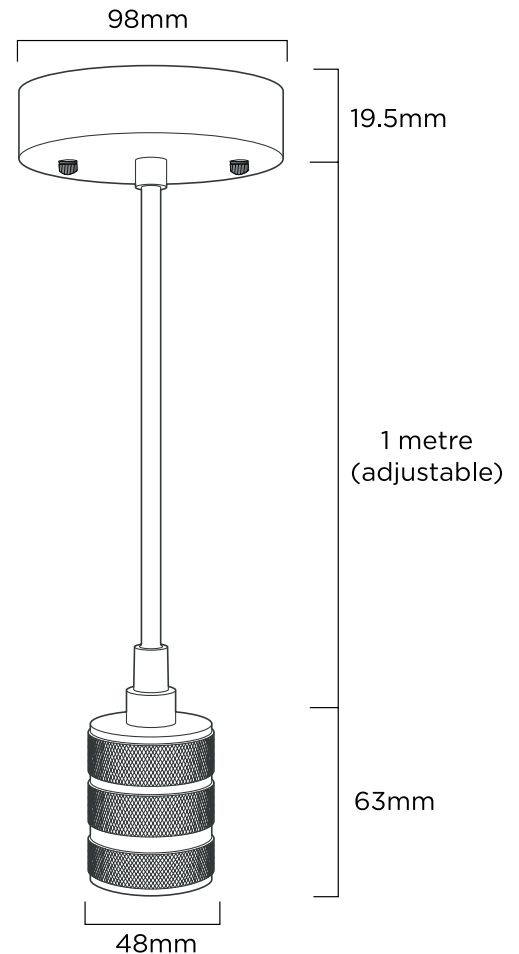

SPECIFICATION SHEET

PRODUCT CODE: 769652

This triple textured pendant frames a TIME LED bulb effortlessly. The perfect excuse to create a glamorous focal point. Ideal to add that touch of industrial style while adding warmth and atmosphere to your home, restaurant or bar.

This pendant comes in a copper effect and also contains 1 metre of black fabric cable. It can be installed onto any ceiling and the cable length can be adjusted to your preference. Great for low hanging pendant drops in single or multiple combinations. It can hold one ES/E27 screw fit light bulb.

- Copper effect
- Requires 1 ES Edison Screw (E27) bulb
- Cord length: 1 metre adjustable
- Cord colour: Black
- Suitable for use with lampshades

SPECIFICATION

Product code	769652
Fitting	ES Edison Screw (E27)
Wattage	60W Max
Pendant Diameter	Ø48mm
Pendant Length	63mm
Base Plate Diameter	Ø98mm
Base Plate Depth	19.5mm
Cable Length	1m Adjustable
Fixture Type	Wired
Weight	0.3kg
Energy rating	A++ - E
Material	Aluminium + Iron
Packaging	Plastic Casing with TIME LED Colour Insert
IP Rating	IP20