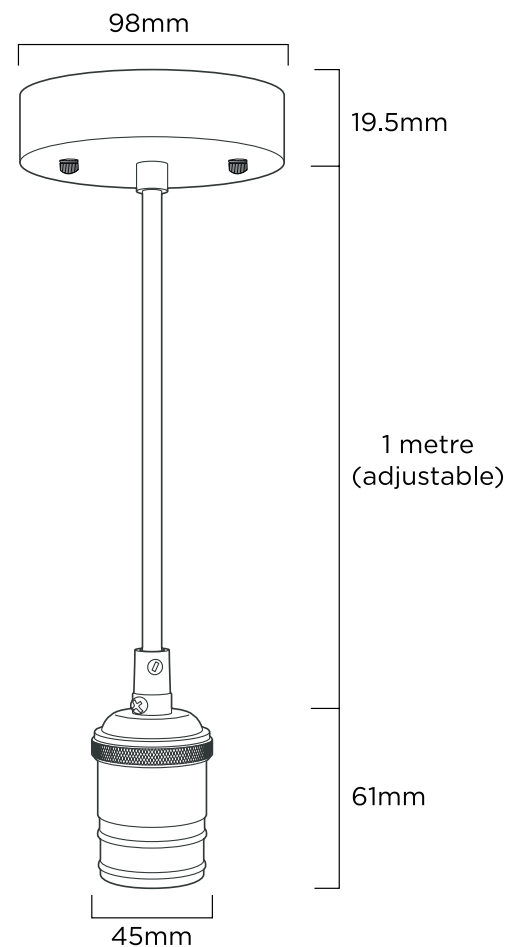

SPECIFICATION SHEET

PRODUCT CODE: 769676

The ceiling pendant gives you the decorative choice when teamed up with a traditional or vintage feel lamp. Ideal to add that touch of industrial chic while adding warmth and atmosphere to your home, restaurant or bar.

The pendant comes in a satin bronze effect and also contains 1 metre of black fabric cable. It can be installed onto any ceiling and the cable length can be adjusted to your preference. Great for low hanging pendant drops in single or multiple combinations. It can hold one ES/E27 screw fit light bulb.

- Satin Bronze effect
- Requires 1 ES Edison Screw (E27) bulb
- Cord length: 1 metre adjustable
- Cord colour: Black
- Not suitable for use with lampshades

SPECIFICATION

Product code	769676
Fitting	ES Edison Screw (E27)
Wattage	60W Max
Pendant Diameter	Ø45mm
Pendant Length	61mm
Base Plate Diameter	Ø98mm
Base Plate Depth	19.5mm
Cable Length	1m Adjustable
Fixture Type	Wired
Weight	0.2kg
Energy rating	A++ - E
Material	Aluminium + Iron
Packaging	Plastic Casing with TIME LED Colour Insert
IP Rating	IP20