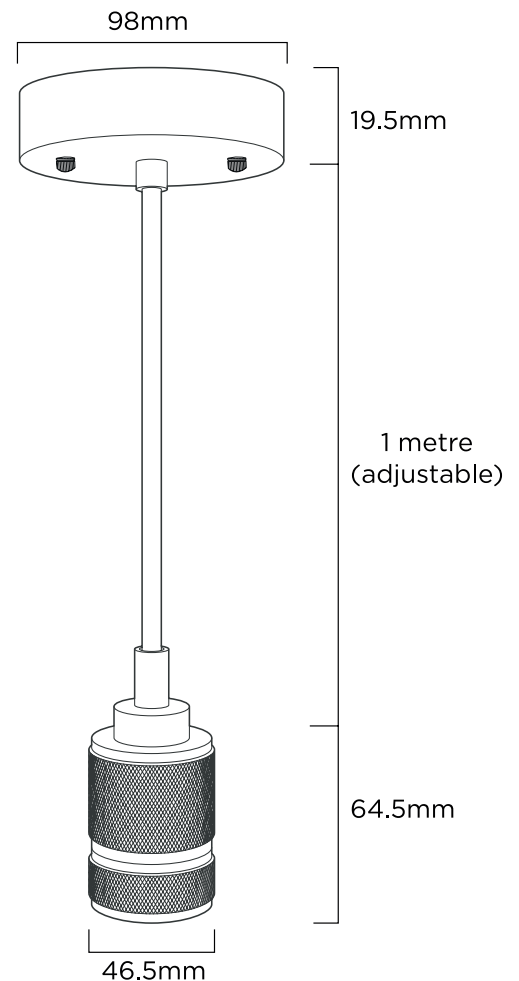

### SPECIFICATION SHEET

PRODUCT CODE: 769690

Make sure this textured pendant grabs attention, giving any room a luxury feel with the added benefit of maximum illumination. Ideal to add that touch of industrial chic while adding warmth and atmosphere to your home, restaurant or bar.

The textured pendant comes in a polished gold colour and also contains 1 metre of black fabric cable. It can be installed onto any ceiling and the cable length can be adjusted to your preference. Great for low hanging pendant drops in single or multiple combinations. It can hold one ES/E27 screw fit light bulb.

- Polished Gold effect
- Requires 1 ES Edison Screw (E27) bulb
- Cord length: 1 metre adjustable
- Cord colour: Black
- Suitable for use with lampshades

### SPECIFICATION

Product code	769690
Fitting	ES Edison Screw (E27)
Wattage	60W Max
Pendant Diameter	Ø46.5mm
Pendant Length	64.5mm
Base Plate Diameter	Ø98mm
Base Plate Depth	19.5mm
Cable Length	1m Adjustable
Fixture Type	Wired
Weight	0.3kg
Energy rating	A++ - E
Material	Aluminium + Iron
Packaging	Plastic Casing with TIME LED Colour Insert
IP Rating	IP20