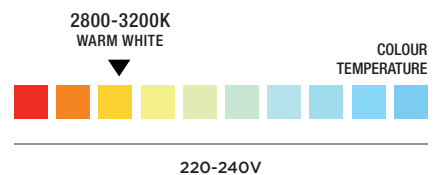

Create a modern look in your kitchen, living room and hallway with this fast and efficient screw to fit installation. Also available in a satin chrome finish. The downlight projects up to 450 lumens of warm white light with a lifespan of 15,000 hours. Bulbs are not included.

DOWN
LIGHT

5W
=40W

450
LUMENS

NON
DIMMABLE

SPECIFICATION

Product code	774342
Fitting	Downlight
Bulb Shape	SMD
Wattage	5W
Equivalent wattage	40W
Lumens	450lm
Ra	80
Dimmable	No
Beam Angle	120°
Diameter	Ø85mm
Depth	45mm
Lifespan	15,000 hours
Warranty	2 Years
Energy consumption	5kWh/1000h
Input Frequency	50Hz
Voltage	220-240V
Energy rating	A+
Material	Zinc Alloy Body
Packaging	White Box + Colour Label
IP Rating	IP65

OPTICAL TEST PARAMETERS

Voltage	220-240V
Current	0.044mA
Power	5W
CCT	2800-3200K
Ra	80
Lumens	450lm
Lumens per watt	80lm/W
Colour tolerance	<6
Power factor	0.5

TIME LED is part of Pitacs Limited

Bradbourne Point, Bradbourne Drive, Tilbrook, Milton Keynes, Buckinghamshire MK7 8AT
T: +44 (0)1908 271155 F: +44 (0)1908 640017 E: info@timeled.co.uk W: www.timeled.co.uk