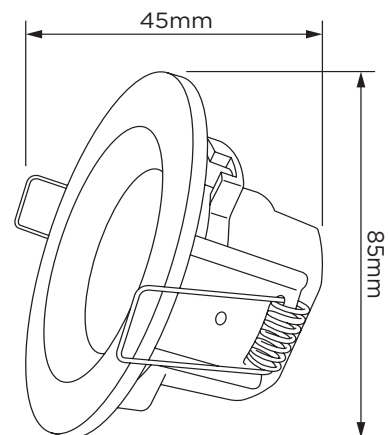

SPECIFICATION SHEET

PRODUCT CODE: 774007

Brighten up your space with this LED downlight in satin bronze. Accommodating standard size SMD LED bulbs, the casing is manufactured from zinc alloy with a circular design.

Create a modern look in your kitchen, living room and hallway with this fast and efficient screw to fit installation. Also available in a satin chrome finish. The downlight projects up to 450 lumens of warm white light with a lifespan of 15,000 hours. Bulbs are not included.

DOWN
LIGHT

5W
=40W

450
LUMENS

NON
DIMMABLE

SPECIFICATION

Product code	774342
Fitting	Downlight
Bulb Shape	SMD
Wattage	5W
Equivalent wattage	40W
Lumens	450lm
Ra	80
Dimmable	No
Beam Angle	120°
Diameter	Ø85mm
Depth	45mm
Lifespan	15,000 hours
Warranty	2 Years
Energy consumption	5kWh/1000h
Input Frequency	50Hz
Voltage	220-240V
Energy rating	A+
Material	Zinc Alloy Body
Packaging	White Box + Colour Label
IP Rating	IP65

OPTICAL TEST PARAMETERS

Voltage	220-240V
Current	0.044mA
Power	5W
CCT	2800-3200K
Ra	80
Lumens	450lm
Lumens per watt	80lm/W
Colour tolerance	<6
Power factor	0.5

TIME LED is part of Pitacs Limited

Bradbourne Point, Bradbourne Drive, Tilbrook, Milton Keynes, Buckinghamshire MK7 8AT
T: +44 (0)1908 271155 F: +44 (0)1908 640017 E: info@timeled.co.uk W: www.timeled.co.uk