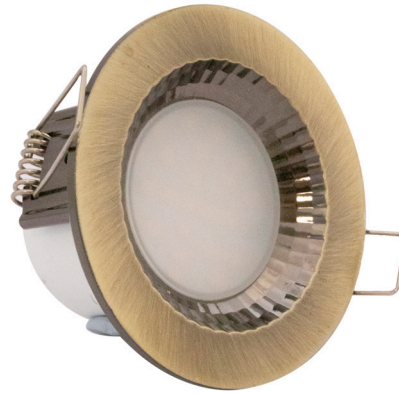

SPECIFICATION SHEET

PRODUCT CODE: 774007

Brighten up your space with this LED downlight in satin bronze. Accommodating standard size SMD LED bulbs, the casing is manufactured from zinc alloy with a circular design.

Create a modern look in your kitchen, living room and hallway with this fast and efficient screw to fit installation. Also available in a satin chrome finish. The downlight projects up to 450 lumens of warm white light with a lifespan of 15,000 hours. Bulbs are not included.

DOWN
LIGHT

5W
=40W

450
LUMENS

NON
DIMMABLE

SPECIFICATION

Product code	774342
Fitting	Downlight
Bulb Shape	SMD
Wattage	5W
Equivalent wattage	40W
Lumens	450lm
Ra	80
Dimmable	No
Beam Angle	120°
Diameter	Ø85mm
Depth	45mm
Lifespan	15,000 hours
Warranty	2 Years
Energy consumption	5kWh/1000h
Input Frequency	50Hz
Voltage	220-240V
Energy rating	A+
Material	Zinc Alloy Body
Packaging	White Box + Colour Label
IP Rating	IP65