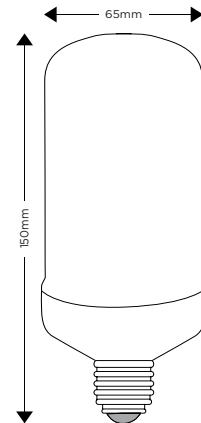

OPTICAL TEST PARAMETERS

Voltage	85-265V
Current	47.5mA
Power	5W
CCT	1300K
Ra	29
Lumens	25lm
Lumens per watt	85lm/W
Colour tolerance	<6
Power factor	0.4