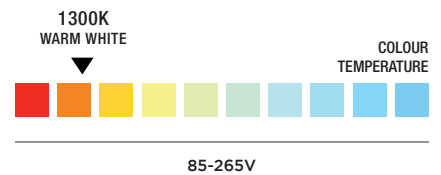

OPTICAL TEST PARAMETERS

Voltage	85-265V
Current	47.5mA
Power	5W
CCT	1300K
Ra	29
Lumens	25lm
Lumens per watt	85lm/W
Colour tolerance	<6
Power factor	0.4