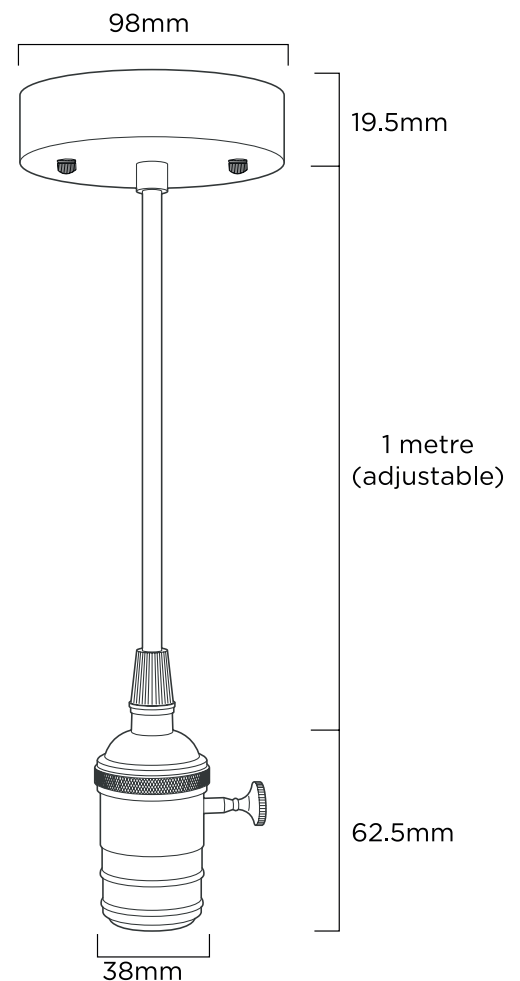

### SPECIFICATION SHEET

PRODUCT CODE: 777916

This satin bronze pendant fitting gives you the chance to show off a decorative bulb in a beautiful surround. Ideal to add that touch of industrial chic while adding warmth and atmosphere to your home, restaurant or bar.

The pendant comes in a satin bronze effect and also contains 1 metre of black fabric cable. It can be installed onto any ceiling and the cable length can be adjusted to your preference. Great for low hanging pendant drops in single or multiple combinations. It can hold one ES/E27 screw fit light bulb.

- Satin Bronze colour
- Requires 1 ES Edison Screw (E27) bulb
- Cord length: 1 metre adjustable
- Cord colour: Black
- Not suitable for use with lampshades
- Rotary on/off switch on body

### SPECIFICATION

Product code	777916
Fitting	ES Edison Screw (E27)
Wattage	60W Max
Pendant Diameter	Ø38mm
Pendant Length	62.5mm
Base Plate Diameter	Ø98mm
Base Plate Depth	19.5mm
Cable Length	1m Adjustable
Fixture Type	Wired
Weight	0.2kg
Energy rating	A++ - E
Material	Aluminium + Iron
Packaging	Plastic Casing with TIME LED Colour Insert
IP Rating	IP20