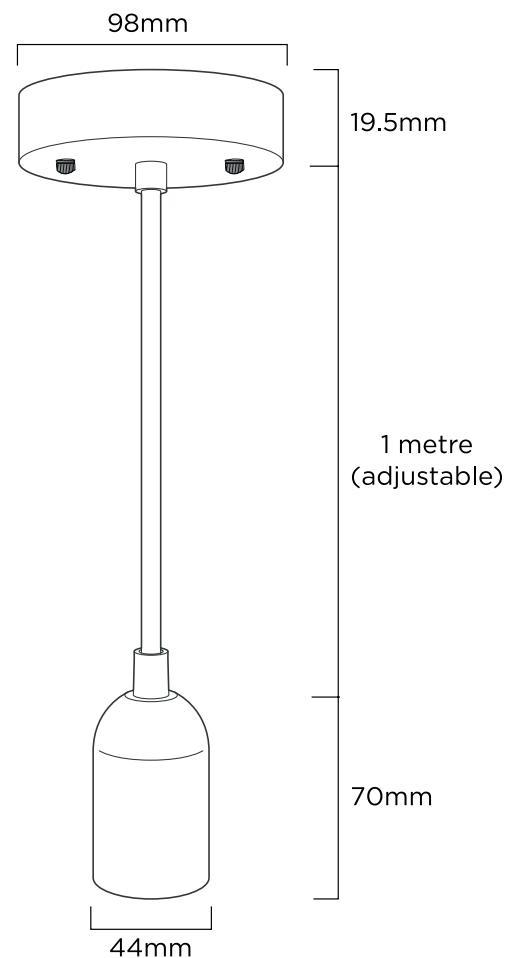

SPECIFICATION SHEET

PRODUCT CODE: 777923

Show off your lamp with this minimalistic copper effect pendant. Ideal to add that touch of sleek chic while adding warmth and atmosphere to your home, restaurant or bar.

The pendant comes in a copper effect and also contains 1 metre of black fabric cable. It can be installed onto any ceiling and the cable length can be adjusted to your preference. Great for low hanging pendant drops in single or multiple combinations. It can hold one ES/E27 screw fit light bulb.

- Copper effect
- Requires 1 ES Edison Screw (E27) bulb
- Cord length: 1 metre adjustable
- Cord colour: Black
- Not suitable for use with lampshades

SPECIFICATION

Product code	777923
Fitting	ES Edison Screw (E27)
Wattage	60W Max
Pendant Diameter	Ø44mm
Pendant Length	70mm
Base Plate Diameter	Ø98mm
Base Plate Depth	19.5mm
Cable Length	1m Adjustable
Fixture Type	Wired
Weight	0.2kg
Energy rating	A++ - E
Material	Aluminium + Iron
Packaging	Plastic Casing with TIME LED Colour Insert
IP Rating	IP20