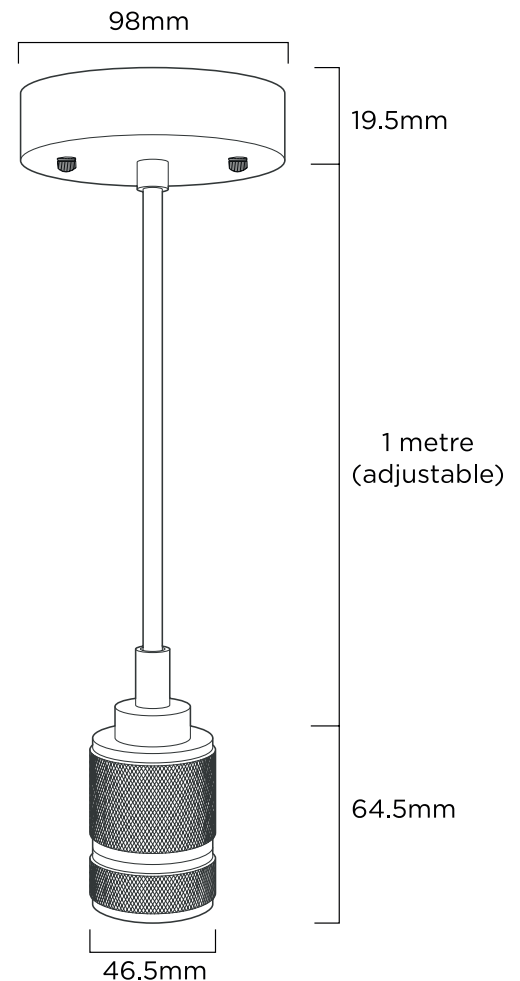

### SPECIFICATION SHEET

PRODUCT CODE: 777930

Make sure this textured pendant grabs attention, giving any room a luxury feel with the added benefit of maximum illumination. Ideal to add that touch of industrial chic while adding warmth and atmosphere to your home, restaurant or bar.

The textured pendant comes in a copper effect and also contains 1 metre of black fabric cable. It can be installed onto any ceiling and the cable length can be adjusted to your preference. Great for low hanging pendant drops in single or multiple combinations. It can hold one ES/E27 screw fit light bulb.

- Copper effect
- Requires 1 ES Edison Screw (E27) bulb
- Cord length: 1 metre adjustable
- Cord colour: Black
- Suitable for use with lampshades

### SPECIFICATION

Product code	777930
Fitting	ES Edison Screw (E27)
Wattage	60W Max
Pendant Diameter	Ø46.5mm
Pendant Length	64.5mm
Base Plate Diameter	Ø98mm
Base Plate Depth	19.5mm
Cable Length	1m Adjustable
Fixture Type	Wired
Weight	0.3kg
Energy rating	A++ - E
Material	Aluminium + Iron
Packaging	Plastic Casing with TIME LED Colour Insert
IP Rating	IP20