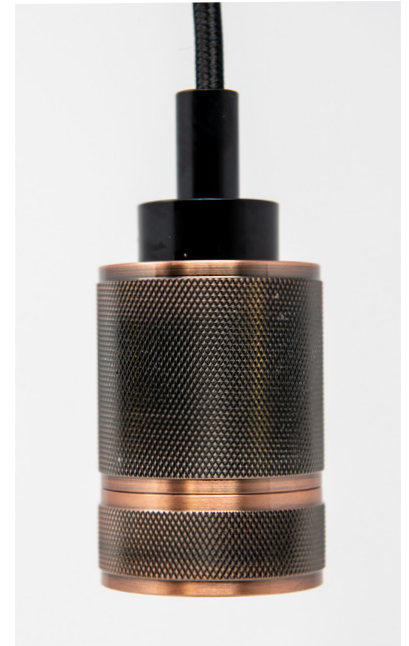

### SPECIFICATION SHEET

PRODUCT CODE: 777930

Make sure this textured pendant grabs attention, giving any room a luxury feel with the added benefit of maximum illumination. Ideal to add that touch of industrial chic while adding warmth and atmosphere to your home, restaurant or bar.

The textured pendant comes in a copper effect and also contains 1 metre of black fabric cable. It can be installed onto any ceiling and the cable length can be adjusted to your preference. Great for low hanging pendant drops in single or multiple combinations. It can hold one ES/E27 screw fit light bulb.

- Copper effect
- Requires 1 ES Edison Screw (E27) bulb
- Cord length: 1 metre adjustable
- Cord colour: Black
- Suitable for use with lampshades

### SPECIFICATION

Product code	777930
Fitting	ES Edison Screw (E27)
Wattage	60W Max
Pendant Diameter	Ø46.5mm
Pendant Length	64.5mm
Base Plate Diameter	Ø98mm
Base Plate Depth	19.5mm
Cable Length	1m Adjustable
Fixture Type	Wired
Weight	0.3kg
Energy rating	A++ - E
Material	Aluminium + Iron
Packaging	Plastic Casing with TIME LED Colour Insert
IP Rating	IP20