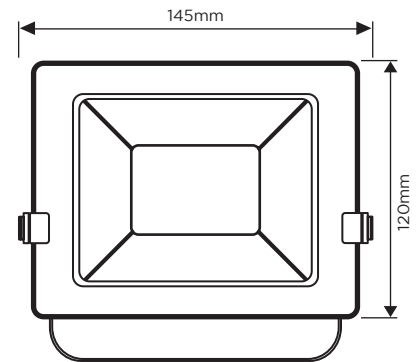

TIME LED is part of Pitacs Limited

Bradbourne Point, Bradbourne Drive, Tilbrook, Milton Keynes, Buckinghamshire MK7 8AT
T: +44 (0)1908 271155 F: +44 (0)1908 640017 E: info@timeled.co.uk W: www.timeled.co.uk