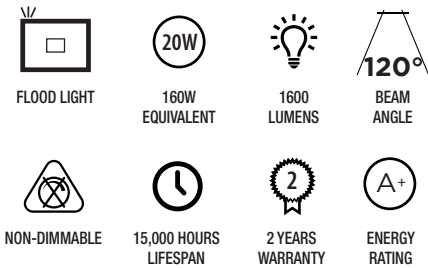

SPECIFICATION SHEET

PRODUCT CODE: 777961

This 20W ECO LED Floodlight is ideal for domestic, commercial and security installations. The Floodlight boasts a 15,000-hour lifespan and has a wide 120° beam angle spreading the light out. Coupled with a 1600-lumen light output, the final product is a garden or drive full of bright light. This floodlight comes fully IP65 rated, meaning the durable glass front and aluminium casing are perfect for enduring any weather.

SPECIFICATION

Product code	777961
Fitting	Flood Light
Bulb shape	SMD
Wattage	20W
Equivalent wattage	160W
Lumens	1600lm
Ra	80
Dimmable	No
Beam Angle	120°
Width	145mm
Height	120mm
Depth	41mm
Lifespan	15,000 hours
Warranty	2 Years
Energy consumption	20kWh/1000h
Input frequency	50Hz
Voltage	220-240V
Energy rating	A+
Material	Aluminium Body + Glass Cover
Packaging	White Box + Colour Label
IP Rating	IP65

OPTICAL TEST PARAMETERS

Voltage	220-240V
Current	0.161A
Power	19.2W
CCT	No
Ra	80
Lumens	2064lm
Lumens per watt	85lm/W
Colour tolerance	<6
Power factor	0.5

TIME LED is part of Pitacs Limited

Bradbourne Point, Bradbourne Drive, Tilbrook, Milton Keynes, Buckinghamshire MK7 8AT
 T: +44 (0)1908 271155 F: +44 (0)1908 640017 E: info@timeled.co.uk W: www.timeled.co.uk