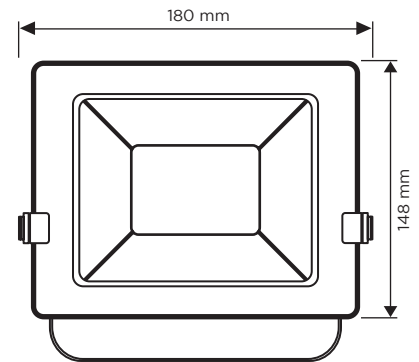

OPTICAL TEST PARAMETERS

Voltage	220-240V
Current	0.135A
Power	29.3W
CCT	No
Ra	80
Lumens	3170lm
Lumens per watt	85lm/W
Colour tolerance	<6
Power factor	0.9

220-240V