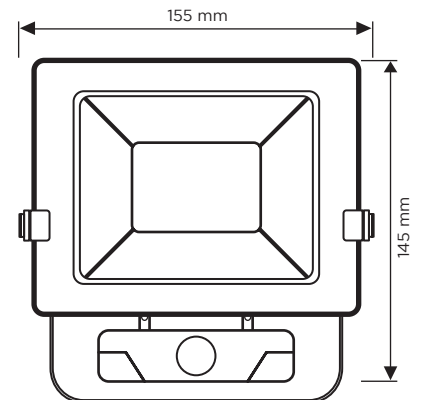

OPTICAL TEST PARAMETERS

Voltage	220-240V
Current	0.167A
Power	19.9W
CCT	No
Ra	80
Lumens	1932lm
Lumens per watt	85lm/W
Colour tolerance	<6
Power factor	0.5

220-240V