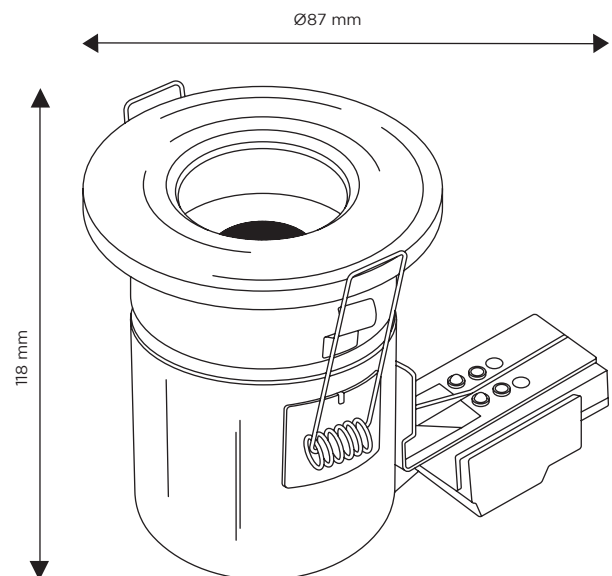

TIME LED[®]

PRESTIGE GU10 LED IP65 FIRE RATED DOWNLIGHT CAN WITH MATT WHITE BEZEL

SPECIFICATION SHEET

PRODUCT CODE: 778104

Designed to fit a range of domestic areas, the Fire Rated Downlight's reliable fitting is the perfect modern, energy-efficient lighting upgrade. Meeting the BS requirements for 30, 60 and 90-minute fire ratings, the downlight comes complete with terminal block and pre-fitted spring clips for quick installation. IP65 rated, this downlight can be used in environments such as bathrooms and kitchens. Other bezel finishes are also available.

DOWNLIGHT FITTING

NON-DIMMABLE

5,000 HOURS LIFESPAN

1 YEAR WARRANTY

SPECIFICATION

Product code	778104
Fitting	Downlight
Bulb shape	GU10
Wattage	50W Max
Dimmable	No
CCT	No
Diameter	Ø87mm
Height	118 mm
Lifespan	5,000 hours
Warranty	1 Year
Input frequency	50Hz
Voltage	220-240V
Product Colour	White body + Matt White cover
Material	Iron Shell + Aluminium Alloy Cover
Packaging	White Box + Colour Label
IP Rating	IP65