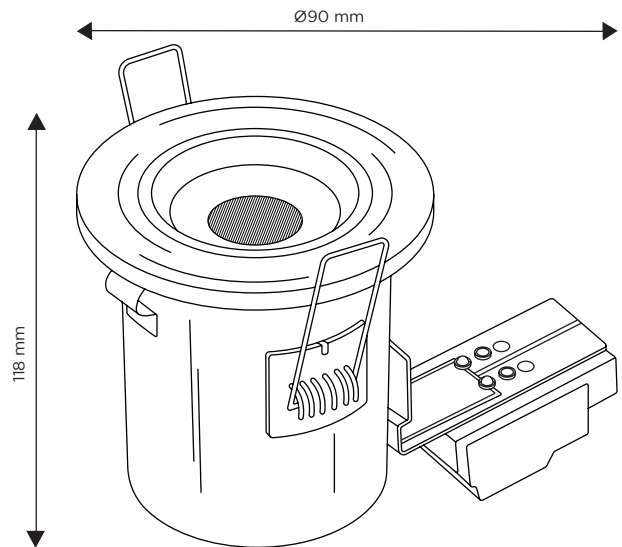

PRESTIGE GU10 LED IP20 FIRE RATED DOWNLIGHT CAN WITH SATIN NICKEL BEZEL

SPECIFICATION SHEET

PRODUCT CODE: 778128

Designed to fit a range of domestic areas, the Fire Rated Downlight's reliable fitting is the perfect modern, energy-efficient lighting upgrade. Meeting the BS requirements for 30, 60 and 90-minute fire ratings, the downlight comes complete with terminal block and pre-fitted spring clips for quick installation. IP20 rated, this downlight can be used in zone 1 environments such as living areas. Other bezel finishes are also available.

SPECIFICATION

Product code	778128
Fitting	Downlight
Bulb shape	GU10
Wattage	50W Max
Dimmable	No
CCT	No
Diameter	Ø90mm
Height	118 mm
Lifespan	5,000 hours
Warranty	1 Year
Input frequency	50Hz
Voltage	220-240V
Product Colour	White body + Satin Nickel cover
Material	Iron Shell + Aluminium Alloy Cover
Packaging	White Box + Colour Label
IP Rating	IP20