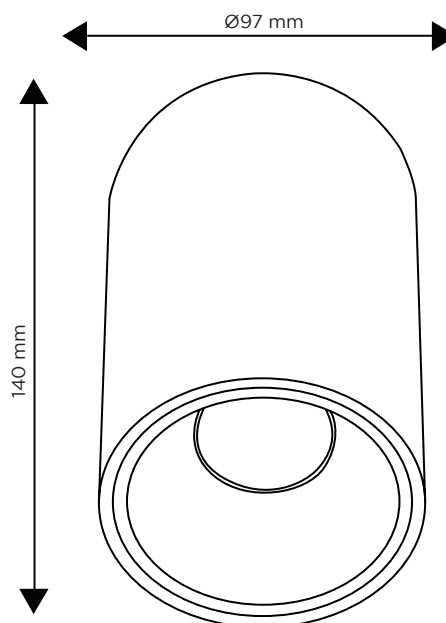

STELLAR GU10 LED DOWNLIGHT CAN IN BLACK WITH GOLD INNER

SPECIFICATION SHEET

PRODUCT CODE: 778234

The GU10 LED Downlight can in black is a lustrous surface mounted fitting that offers a subtle contemporary design with a pop of classic gold colour. A stylish alternative to the traditional downlight, the TIME LED can comes in an elegant round design.

Brighten your home décor with this sophisticated design, an ideal combination of accent and ambience.

SPECIFICATION

Product code	778234
Fitting	Downlight
Bulb shape	GU10
Wattage	35W Max
Dimmable	No
CCT	No
Diameter	Ø97mm
Height	140mm
Warranty	1 Year
Input frequency	50Hz
Voltage	220-240V
Product Colour	Black Body + Gold Inner Ring
Material	Aluminium Body
Packaging	White Box + Colour Label
IP Rating	IP20