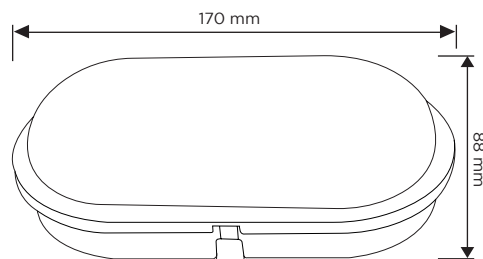

TIME LED is part of Pitacs Limited

Bradbourne Point, Bradbourne Drive, Tilbrook, Milton Keynes, Buckinghamshire MK7 8AT
T: +44 (0)1908 271155 F: +44 (0)1908 640017 E: info@timeled.co.uk W: www.timeled.co.uk