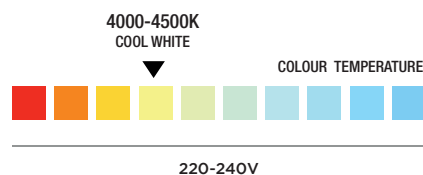

SPECIFICATION SHEET

PRODUCT CODE: 778258

With its sturdy casing and black finish, the 10W LED Outdoor Oval Bulkhead offers a superb outside lighting solution for a variety of domestic and commercial installations. The bulkhead boasts a 15,000-hour lifespan and has a wide 120° beam angle spreading the light out. Coupled with an 850-lumen light output, the final product is a space full of bright light. This bulkhead comes fully IP65 rated, meaning the durable casing is perfect for enduring any weather.

SPECIFICATION

Product code	778258
Fitting	Bulkhead
Bulb shape	SMD
Wattage	10W
Equivalent wattage	80W
Lumens	850lm
Ra	80
Dimmable	No
Beam Angle	120°
Width	170mm
Height	88mm
Depth	69mm
Lifespan	15,000 hours
Warranty	2 Years
Energy consumption	10kWh/1000h
Input frequency	50Hz
Voltage	220-240V
Energy rating	A+
Material	PC Body + Cover
Packaging	White Box + Colour Label
IP Rating	IP65

OPTICAL TEST PARAMETERS

Voltage	220-240V
Current	0.074A
Power	10.05W
CCT	No
Ra	80
Lumens	862lm
Lumens per watt	80lm/W
Colour tolerance	<6
Power factor	0.5

TIME LED is part of Pitacs Limited

Bradbourne Point, Bradbourne Drive, Tilbrook, Milton Keynes, Buckinghamshire MK7 8AT
 T: +44 (0)1908 271155 F: +44 (0)1908 640017 E: info@timeled.co.uk W: www.timeled.co.uk