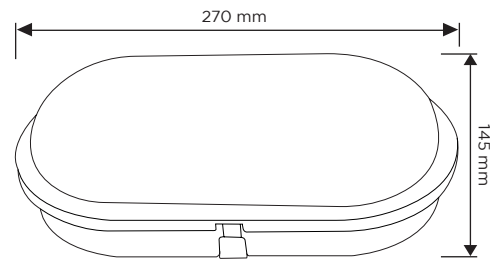

TIME LED is part of Pitacs Limited

Bradbourne Point, Bradbourne Drive, Tilbrook, Milton Keynes, Buckinghamshire MK7 8AT
T: +44 (0)1908 271155 F: +44 (0)1908 640017 E: info@timeled.co.uk W: www.timeled.co.uk