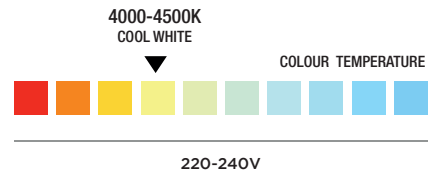

TIME LED is part of Pitacs Limited

Bradbourne Point, Bradbourne Drive, Tilbrook, Milton Keynes, Buckinghamshire MK7 8AT
T: +44 (0)1908 271155 F: +44 (0)1908 640017 E: info@timeled.co.uk W: www.timeled.co.uk

SPEC_778272_V1_JULY2020