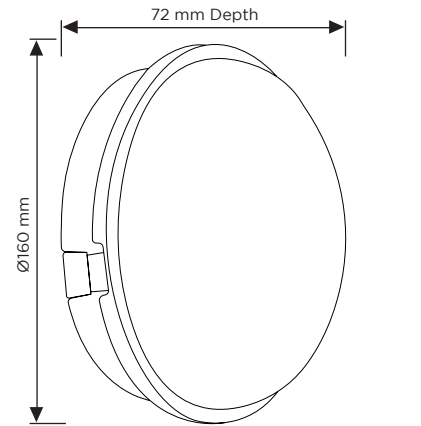

TIME LED is part of Pitacs Limited

Bradbourne Point, Bradbourne Drive, Tilbrook, Milton Keynes, Buckinghamshire MK7 8AT
T: +44 (0)1908 271155 F: +44 (0)1908 640017 E: info@timeled.co.uk W: www.timeled.co.uk

SPEC_778272_V1_JULY2020