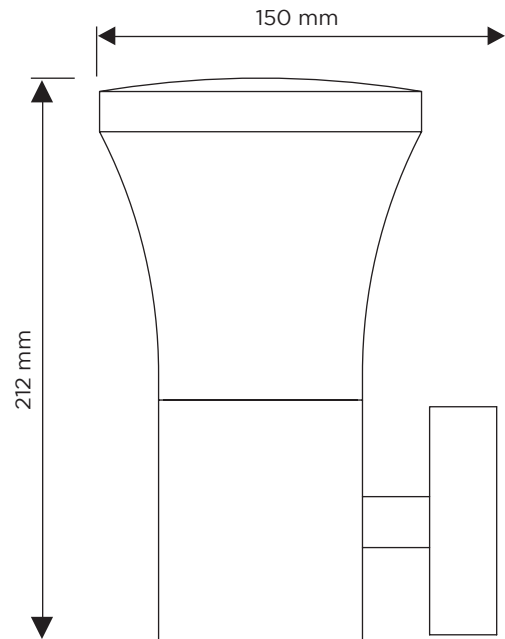

### SPECIFICATION SHEET

PRODUCT CODE: 778302

Modern in style, this garden, porch or exterior wall light will suit any property. It emits an attractive light in the evening and can be used in residential or commercial outdoor areas. Thanks to the stainless-steel body, the circular wall mount holds the up-light and has instant appeal. With an IP44 rating, this garden light is suitable for ES/E27 LED lamps with a maximum 15W power. Suitable for outdoor use in any modern or contemporary setting.

### SPECIFICATION

Product code	778302
Fitting	ES Edison Screw (E27)
Max Wattage	15W
Dimmable	No
CCT	No
Width	120mm
Height	212mm
Depth	150mm
Warranty	2 Years
Input frequency	50Hz
Voltage	220-240V
Material	Stainless Steel + PC Cover
Packaging	White Box + Colour Label
IP Rating	IP44