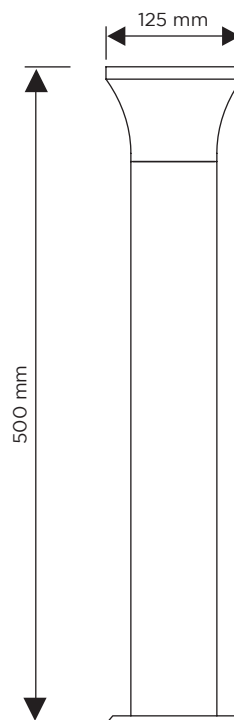

SPECIFICATION SHEET

PRODUCT CODE: 778319

Increase your home security and add a little style with this ultra-modern LED Garden Bollard light. The light is dispersed from the sides, creating a beautiful lighting effect suitable for any garden, driveway or parking space. The tough stainless-steel body ensures the bollard light is able to withstand all weather conditions. With an IP44 rating, the garden lantern is suitable for an ES/E27 LED lamp with a maximum 15W power.

ES/E27 FITTING

NON-DIMMABLE

IP44 RATING

MAX WATTAGE

SPECIFICATION

Product code	778319
Fitting	ES Edison Screw (E27)
Max Wattage	15W
Dimmable	No
CCT	No
Width	125mm
Height	500mm
Depth	120mm
Warranty	2 Years
Input frequency	50Hz
Voltage	220-240V
Material	Stainless Steel + PC Cover
Packaging	White Box + Colour Label
IP Rating	IP44