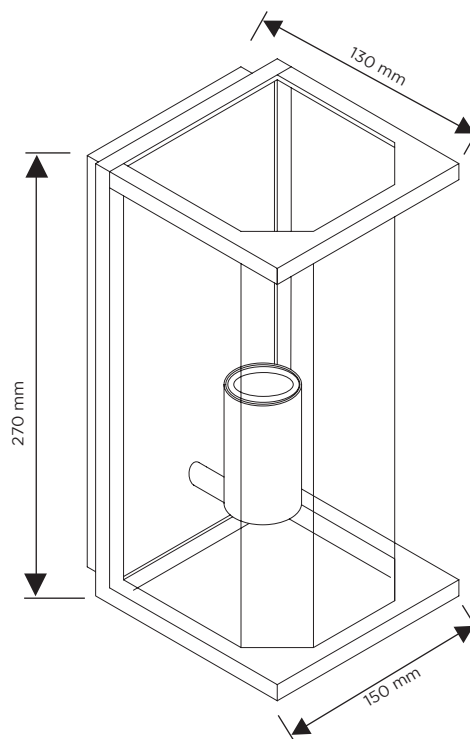

SPECIFICATION SHEET

PRODUCT CODE: 778333

This charming Single LED Garden Wall Sconce creates an atmospheric glow that will perfectly accompany a cosy evening on the terrace or in the garden. Alternatively, this outdoor light will lead your guests safely to your door and welcome them into your home. With an IP44 rating, this garden light is suitable for ES/E27 LED lamps with a maximum 60W power. Suitable for outdoor use in any modern or contemporary setting.

ES/E27 FITTING

NON-DIMMABLE

IP44 RATING

MAX WATTAGE

SPECIFICATION

| | |
|-----------------|---------------------------|
| Product code | 778333 |
| Fitting | ES Edison Screw (E27) |
| Max Wattage | 60W |
| Dimmable | No |
| CCT | No |
| Width | 150mm |
| Height | 270mm |
| Depth | 130mm |
| Warranty | 2 Years |
| Input frequency | 50Hz |
| Voltage | 220-240V |
| Material | Aluminium Body + PC Cover |
| Packaging | White Box + Colour Label |
| IP Rating | IP44 |