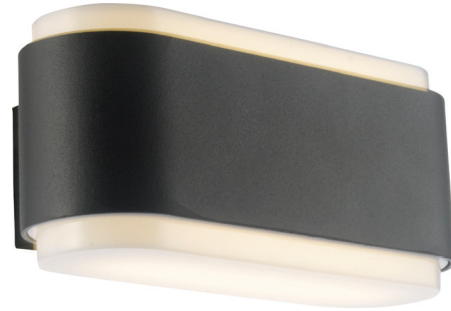

### SPECIFICATION SHEET

PRODUCT CODE: 778340

This eye-catching Up/Down Garden Wall Light will work well on a wall or porch to provide extra light. The cool white light is distributed both up and down giving the product a great contemporary finish. Constructed using aluminium, the outdoor light is durable and intertwined with an 800-lumen light output, the final product is a space full of bright light. With an IP44 rating, the fitting is suitable for outdoor use in any modern or contemporary setting.

### SPECIFICATION

Product code	778340
Fitting	Garden Light
Bulb shape	SMD
Wattage	10W
Equivalent wattage	80W
Lumens	800lm
Ra	80
Dimmable	No
Beam Angle	120°
Width	180mm
Height	80mm
Depth	90mm
Lifespan	15,000 hours
Warranty	2 Years
Energy consumption	0.01kW/h
Input frequency	50Hz
Voltage	230-240V
Energy rating	A
Material	Aluminium Body + PC Cover
Packaging	White Box + Colour Label
IP Rating	IP44