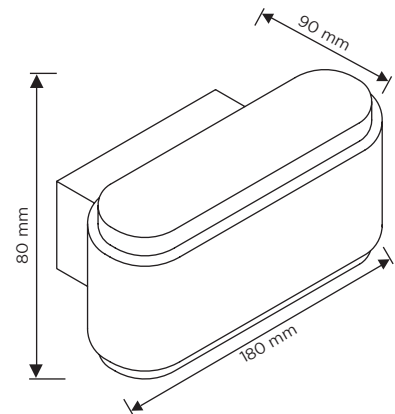

SPECIFICATION SHEET

PRODUCT CODE: 778340

This eye-catching Up/Down Garden Wall Light will work well on a wall or porch to provide extra light. The cool white light is distributed both up and down giving the product a great contemporary finish. Constructed using aluminium, the outdoor light is durable and intertwined with an 800-lumen light output, the final product is a space full of bright light. With an IP44 rating, the fitting is suitable for outdoor use in any modern or contemporary setting.

SPECIFICATION

Product code	778340
Fitting	Garden Light
Bulb shape	SMD
Wattage	10W
Equivalent wattage	80W
Lumens	800lm
Ra	80
Dimmable	No
Beam Angle	120°
Width	180mm
Height	80mm
Depth	90mm
Lifespan	15,000 hours
Warranty	2 Years
Energy consumption	0.01kW/h
Input frequency	50Hz
Voltage	230-240V
Energy rating	A
Material	Aluminium Body + PC Cover
Packaging	White Box + Colour Label
IP Rating	IP44

OPTICAL TEST PARAMETERS

Voltage	230-240V
Current	0.06A
Power	10W
CCT	No
Ra	80
Lumens	870lm
Lumens per watt	80lm/W
Colour tolerance	<6
Power factor	0.5

230-240V

TIME LED is part of Pitacs Limited

Bradbourne Point, Bradbourne Drive, Tilbrook, Milton Keynes, Buckinghamshire MK7 8AT
T: +44 (0)1908 271155 F: +44 (0)1908 640017 E: info@timeled.co.uk W: www.timeled.co.uk