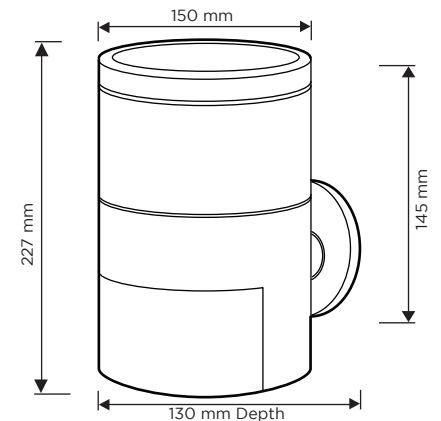

TIME LED is part of Pitacs Limited

Bradbourne Point, Bradbourne Drive, Tilbrook, Milton Keynes, Buckinghamshire MK7 8AT
T: +44 (0)1908 271155 F: +44 (0)1908 640017 E: info@timeled.co.uk W: www.timeled.co.uk