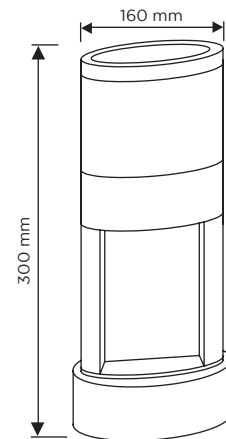

TIME LED®

LANDSCAPE 13W LED UP/DOWN BOLLARD LIGHT (30CM)

SPECIFICATION SHEET

PRODUCT CODE: 778364

Increase your home security and add a little style with this ultra-modern LED Up/Down Garden Bollard light. The cool white light is distributed both up and down, giving the product a great contemporary finish and creating a beautiful lighting effect suitable for any garden, driveway or parking space. The tough aluminium body ensures the bollard light is able to withstand all weather conditions. With an IP54 rating and an 800-lumen light output, the fitting is suitable for outdoor use in any modern or contemporary setting.

SPECIFICATION

Product code	778364
Fitting	Garden Light
Bulb shape	SMD
Wattage	13.2W
Equivalent wattage	105W
Lumens	800lm
Ra	80
Dimmable	No
Beam Angle	120°
Width	160mm
Height	300mm
Depth	75mm
Lifespan	15,000 hours
Warranty	2 Years
Energy consumption	0.0132kW/h
Input frequency	50Hz
Voltage	230-240V
Energy rating	A
Material	Aluminium Body + PC Cover
Packaging	White Box + Colour Label
IP Rating	IP54

OPTICAL TEST PARAMETERS

Voltage	230-240V
Current	0.07A
Power	13.2W
CCT	No
Ra	80
Lumens	780lm
Lumens per watt	60lm/W
Colour tolerance	<6
Power factor	0.5

TIME LED is part of Pitacs Limited

Bradbourne Point, Bradbourne Drive, Tilbrook, Milton Keynes, Buckinghamshire MK7 8AT
 T: +44 (0)1908 271155 F: +44 (0)1908 640017 E: info@timeled.co.uk W: www.timeled.co.uk