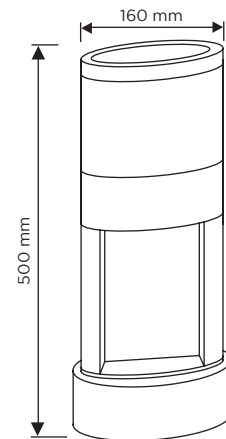

SPECIFICATION SHEET

PRODUCT CODE: 778371

Increase your home security and add a little style with this ultra-modern LED Up/Down Garden Bollard light. The cool white light is distributed both up and down, giving the product a great contemporary finish and creating a beautiful lighting effect suitable for any garden, driveway or parking space. The tough aluminium body ensures the bollard light is able to withstand all weather conditions. With an IP54 rating and an 800-lumen light output, the fitting is suitable for outdoor use in any modern or contemporary setting.

SPECIFICATION

Product code	778371
Fitting	Garden Light
Bulb shape	SMD
Wattage	13.2W
Equivalent wattage	105W
Lumens	800lm
Ra	80
Dimmable	No
Beam Angle	120°
Width	160mm
Height	500mm
Depth	75mm
Lifespan	15,000 hours
Warranty	2 Years
Energy consumption	0.0132kW/h
Input frequency	50Hz
Voltage	230-240V
Energy rating	A
Material	Aluminium Body + PC Cover
Packaging	White Box + Colour Label
IP Rating	IP54

OPTICAL TEST PARAMETERS

Voltage	230-240V
Current	0.07A
Power	10W
CCT	No
Ra	80
Lumens	760lm
Lumens per watt	60lm/W
Colour tolerance	<6
Power factor	0.5

TIME LED is part of Pitacs Limited

Bradbourne Point, Bradbourne Drive, Tilbrook, Milton Keynes, Buckinghamshire MK7 8AT
 T: +44 (0)1908 271155 F: +44 (0)1908 640017 E: info@timeled.co.uk W: www.timeled.co.uk