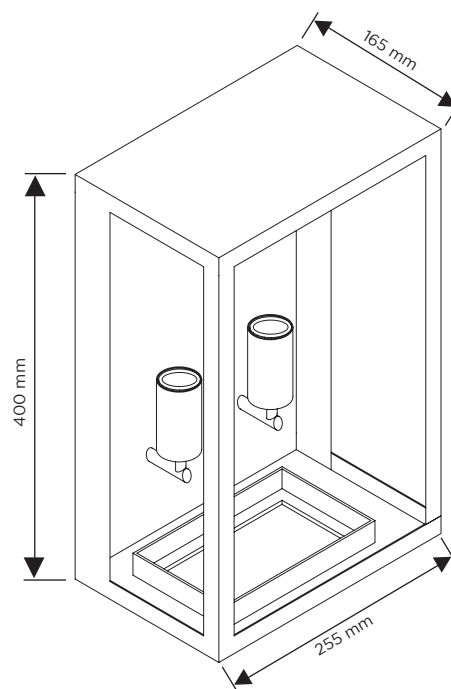

SPECIFICATION SHEET

PRODUCT CODE: 778401

This charming Double LED Garden Wall Lantern creates an atmospheric glow that will perfectly accompany a cosy evening on the terrace or in the garden. Alternatively, this outdoor light will lead your guests safely to your door and welcome them into your home. With an IP44 rating, this garden lantern is suitable for 2 x ES/E27 LED lamps with a maximum 60W power. Suitable for outdoor use in any modern or contemporary setting.

ES/E27 FITTING

NON-DIMMABLE

IP44 RATING

2 YEARS WARRANTY

SPECIFICATION

Product code	778401
Fitting	ES Edison Screw (E27)
Wattage	60W Max
Dimmable	No
CCT	No
Width	255mm
Height	400mm
Depth	165mm
Warranty	2 Years
Input frequency	50Hz
Voltage	220-240V
Material	Stainless Steel + Glass Shield
Packaging	White Box + Colour Label
IP Rating	IP44