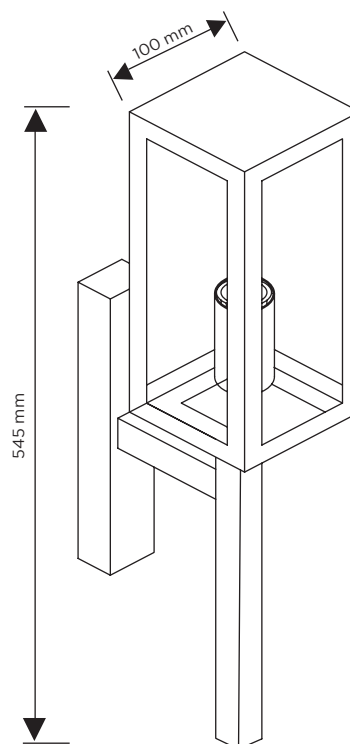

SPECIFICATION SHEET

PRODUCT CODE: 778418

This enchanting Single Garden Wall Lantern creates an atmospheric glow that will perfectly accompany a cosy evening on the terrace or in the garden. Alternatively, this outdoor light will lead your guests safely to your door and welcome them into your home. With an IP44 rating, this garden lantern is suitable for ES/E27 LED lamps with a maximum 60W power. Suitable for outdoor use in any modern or contemporary setting.

ES/E27 FITTING

NON-DIMMABLE

IP44 RATING

2 YEARS WARRANTY

SPECIFICATION

| | |
|-----------------|--------------------------------|
| Product code | 778418 |
| Fitting | ES Edison Screw (E27) |
| Wattage | 60W Max |
| Dimmable | No |
| CCT | No |
| Width | 100mm |
| Height | 545mm |
| Depth | 160mm |
| Warranty | 2 Years |
| Input frequency | 50Hz |
| Voltage | 220-240V |
| Material | Stainless Steel + Glass Shield |
| Packaging | White Box + Colour Label |
| IP Rating | IP44 |