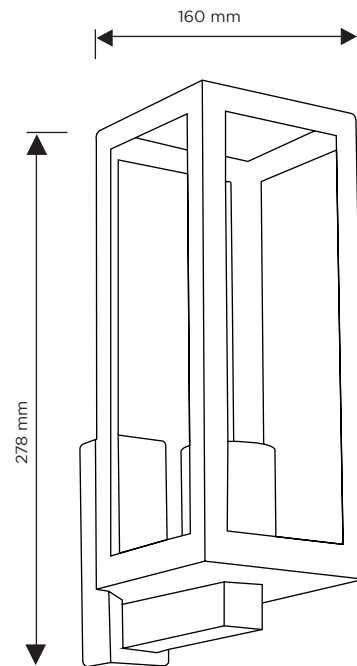

### SPECIFICATION SHEET

PRODUCT CODE: 778425

This enchanting Single Garden Wall Lantern creates an atmospheric glow that will perfectly accompany a cosy evening on the terrace or in the garden. Alternatively, this outdoor light will lead your guests safely to your door and welcome them into your home. With an IP44 rating, this garden lantern is suitable for ES/E27 LED lamps with a maximum 60W power. Suitable for outdoor use in any modern or contemporary setting.

### SPECIFICATION

Product code	778425
Fitting	ES Edison Screw (E27)
Wattage	60W Max
Dimmable	No
CCT	No
Width	100mm
Height	278mm
Depth	160mm
Warranty	2 Years
Input frequency	50Hz
Voltage	220-240V
Material	Stainless Steel + Glass Shield
Packaging	White Box + Colour Label
IP Rating	IP44