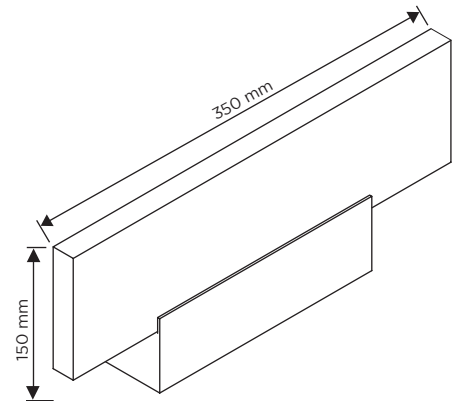

OPTICAL TEST PARAMETERS

Voltage	230-240V
Current	0.045A
Power	6.8W
CCT	No
Ra	80
Lumens	280lm
Lumens per watt	45lm/W
Colour tolerance	<6
Power factor	0.5