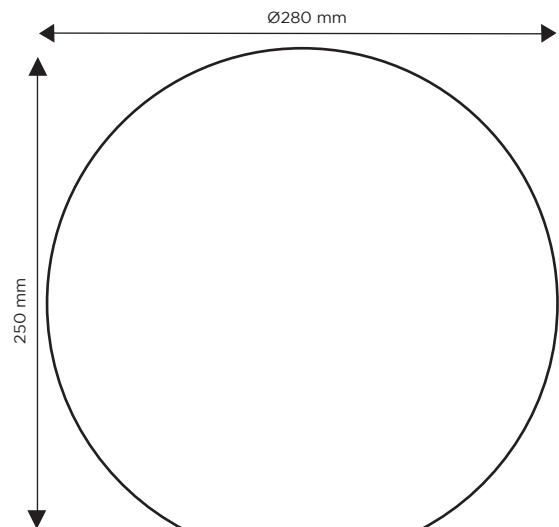

### SPECIFICATION SHEET

PRODUCT CODE: 778449

Transform your outside garden space with this Stone Effect Garden Ball Light. Stood alone, or in concert, this decorative product will elevate your garden design. During the day, the ball looks wonderful with its stone effect texture, and in the evening, the removable, inner light imbues your garden with an ethereal glow. Simply use an ES/E27 lamp and enchant your guests with this stone effect garden light.

### SPECIFICATION

Product code	778449
Fitting	Garden Light
Bulb shape	ES Edison Screw (E27)
Max Wattage	40W
Dimmable	No
CCT	No
Diameter	Ø280mm
Height	250mm
Class	II
Warranty	1 Year
Input frequency	50Hz
Voltage	220-240V
Material	PE Body + ABS Holder
Packaging	White Box + Colour Label
IP Rating	IP65