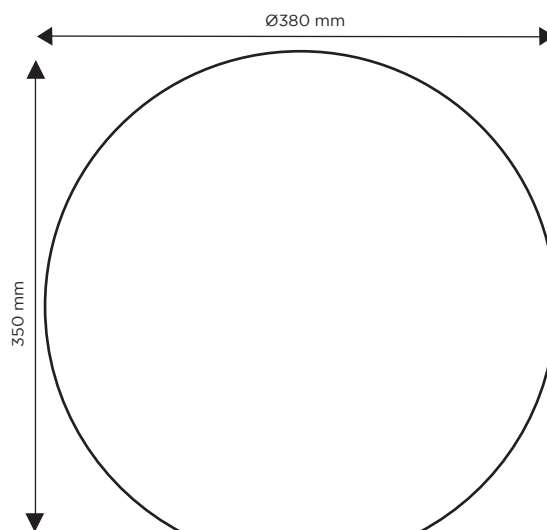

### SPECIFICATION SHEET

PRODUCT CODE: 778456

Transform your outside garden space with this Stone Effect Garden Ball Light. Stood alone, or in concert, this decorative product will elevate your garden design. During the day, the ball looks wonderful with its stone effect texture, and in the evening, the removable, inner light imbues your garden with an ethereal glow. Simply use an ES/E27 lamp and enchant your guests with this stone effect garden light.

### SPECIFICATION

Product code	778456
Fitting	ES Edison Screw (E27)
Max Wattage	40W
Dimmable	No
CCT	No
Diameter	Ø380mm
Height	350mm
Class	II
Warranty	1 Year
Input frequency	50Hz
Voltage	220-240V
Material	PE Body + ABS Holder
Packaging	White Box + Colour Label
IP Rating	IP65