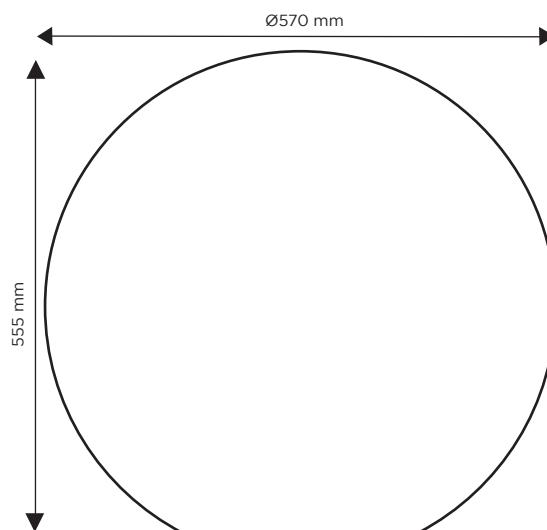

### SPECIFICATION SHEET

PRODUCT CODE: 778463

Transform your outside garden space with this Stone Effect Garden Ball Light. Stood alone, or in concert, this decorative product will elevate your garden design. During the day, the ball looks wonderful with its stone effect texture, and in the evening, the removable, inner light imbues your garden with an ethereal glow. Simply use an ES/E27 lamp and enchant your guests with this stone effect garden light.

### SPECIFICATION

Product code	778463
Fitting	Garden Light
Bulb shape	ES Edison Screw (E27)
Max Wattage	40W
Dimmable	No
CCT	No
Diameter	Ø570mm
Height	555mm
Class	II
Warranty	1 Year
Input frequency	50Hz
Voltage	220-240V
Material	PE Body + ABS Holder
Packaging	White Box + Colour Label
IP Rating	IP65