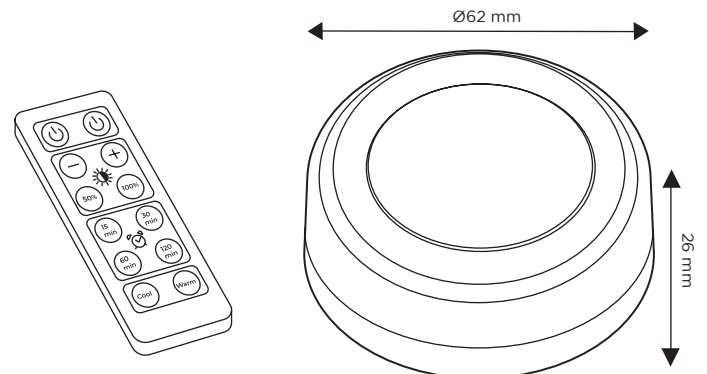

2700-6500K
WARM/COOL WHITE/DAYLIGHT
COLOUR TEMPERATURE