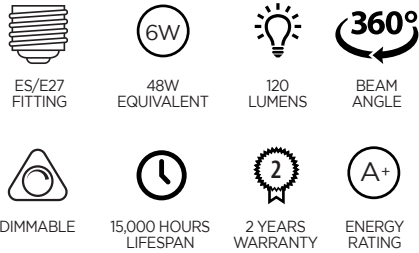

TIME LED®

6W E27 LED ANTIK GRAPHITE GLOBE FILAMENT LAMP

SPECIFICATION SHEET

PRODUCT CODE: 778494

Create a unique atmosphere with this giant globe glass bulb. The squirrel cage LED filaments emit a warm glow in nostalgic graphite tones. With visible filaments, these decorative light bulbs are especially suited for industrial light fittings, but look equally magnificent by themselves. For both classic and contemporary designs, these unforgettable lights provide instant character. The LED Antik Globe Lamp is available in 6W dimmable and produces a warm white light in 2600K and 120 lumens, with a power factor of 0.5. The lamps can be used with an LED compatible dimmer switch to create unique lighting for your space.

SPECIFICATION

Product code	778494
Fitting	ES Edison Screw (E27)
Bulb shape	G200
Wattage	6W
Equivalent wattage	48W
Lumens	120Lm
Ra	80
Dimmable	No
Beam Angle	360°
Diameter	Ø200mm
Height	300mm
Lifespan	5,000 Hours
Warranty	2 Years
Energy consumption	6kWh/1000h
Input frequency	50Hz
Voltage	220-240V
Energy rating	A+
Material	Glass Body
Packaging	Colour Box
IP Rating	IP20

OPTICAL TEST PARAMETERS

Voltage	220-240V
Current	0.02A
Power	6W
CCT	No
Ra	80
Lumens	118Lm
Lumens per watt	20lm/w
Colour tolerance	<6
Power factor	0.5

TIME LED is part of Pitacs Limited

Bradbourne Point, Bradbourne Drive, Tilbrook, Milton Keynes, Buckinghamshire MK7 8AT
 T: +44 (0)1908 271155 F: +44 (0)1908 640017 E: info@timeled.co.uk W: www.timeled.co.uk