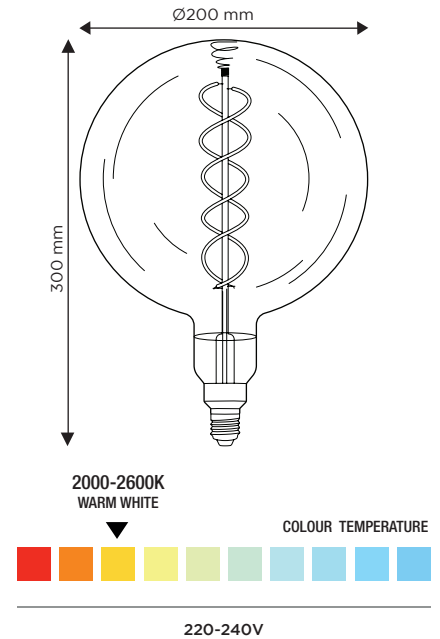

TIME LED®

6W E27 LED ANTIK GRAPHITE GLOBE FILAMENT LAMP

SPECIFICATION SHEET

PRODUCT CODE: 778494

Create a unique atmosphere with this giant globe glass bulb. The squirrel cage LED filaments emit a warm glow in nostalgic graphite tones. With visible filaments, these decorative light bulbs are especially suited for industrial light fittings, but look equally magnificent by themselves. For both classic and contemporary designs, these unforgettable lights provide instant character. The LED Antik Globe Lamp is available in 6W dimmable and produces a warm white light in 2600K and 120 lumens, with a power factor of 0.5. The lamps can be used with an LED compatible dimmer switch to create unique lighting for your space.

SPECIFICATION

Product code	778494
Fitting	ES Edison Screw (E27)
Bulb shape	G200
Wattage	6W
Equivalent wattage	48W
Lumens	120Lm
Ra	80
Dimmable	No
Beam Angle	360°
Diameter	Ø200mm
Height	300mm
Lifespan	5,000 Hours
Warranty	2 Years
Energy consumption	6kWh/1000h
Input frequency	50Hz
Voltage	220-240V
Energy rating	A+
Material	Glass Body
Packaging	Colour Box
IP Rating	IP20

OPTICAL TEST PARAMETERS

Voltage	220-240V
Current	0.02A
Power	6W
CCT	No
Ra	80
Lumens	118Lm
Lumens per watt	20lm/w
Colour tolerance	<6
Power factor	0.5

TIME LED is part of Pitacs Limited

Bradbourne Point, Bradbourne Drive, Tilbrook, Milton Keynes, Buckinghamshire MK7 8AT
 T: +44 (0)1908 271155 F: +44 (0)1908 640017 E: info@timeled.co.uk W: www.timeled.co.uk