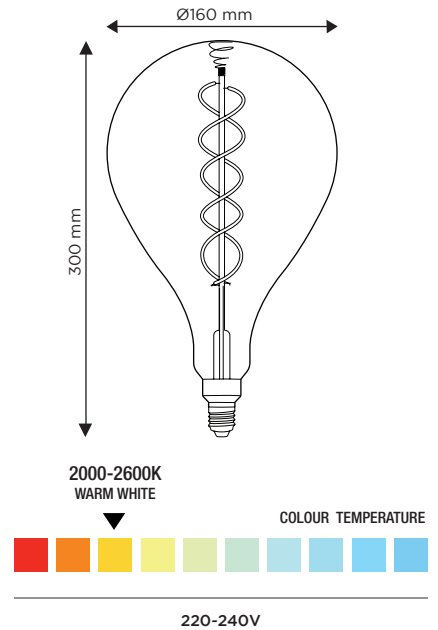

TIME LED®

6W E27 LED ANTIK GRAPHITE TEARDROP FILAMENT LAMP

SPECIFICATION SHEET

PRODUCT CODE: 778500

This luxurious giant teardrop glass bulb is a fantastic addition to bare light fixtures. The squirrel cage LED filaments emits a warm glow in nostalgic graphite tones. With visible filaments, these decorative light bulbs are especially suited for industrial light fittings, but look equally magnificent by themselves. For both classic and contemporary designs, these unforgettable lights provide instant character. The LED Antik Globe Lamp is available in 6W dimmable and produces a warm white light in 2600K and 120 lumens, with a power factor of 0.5. The lamps can be used with an LED compatible dimmer switch to create unique lighting for your space.

SPECIFICATION

Product code	778500
Fitting	ES Edison Screw (E27)
Bulb shape	PS160
Wattage	6W
Equivalent wattage	48W
Lumens	120lm
Ra	80
Dimmable	Yes
Beam Angle	360°
Diameter	Ø160mm
Height	300mm
Lifespan	5,000 Hours
Warranty	2 Years
Energy consumption	6kWh/1000h
Input frequency	50Hz
Voltage	220-240V
Energy rating	A+
Material	Glass Body
Packaging	Colour Box
IP Rating	IP20

OPTICAL TEST PARAMETERS

Voltage	220-240V
Current	0.019A
Power	6W
CCT	No
Ra	80
Lumens	126lm
Lumens per watt	20lm/w
Colour tolerance	<6
Power factor	0.5

TIME LED is part of Pitacs Limited

Bradbourne Point, Bradbourne Drive, Tilbrook, Milton Keynes, Buckinghamshire MK7 8AT