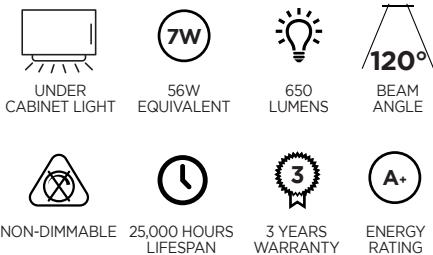

SPECIFICATION SHEET

PRODUCT CODE: 780701, 780718

SPECIFICATION

Product code	780701, 780718
Fitting	Cabinet Light
Bulb shape	SMD
Wattage	7W
Equivalent wattage	56W
Lumens	650lm
Driver included	Yes
Cable Length	1.8m
Cable Colour	White
Dimmable	No
Beam Angle	120°
Length	395mm
Depth	22mm
Height	31mm
Weight	0.192kg (Incl. Cable)
Lifespan	25,000 Hours
Warranty	3 Years
Energy consumption	7kWh/1000h
Input frequency	50Hz
Energy rating	A+
Material	Mixed PC
Packaging	White Box + Colour Sticker
IP Rating	IP20

OPTICAL TEST PARAMETERS

Voltage	220-240V
Current	0.058A
Power	7W
CCT	No
Ra	80
Lumens	650lm
Lumens per watt	92lm/W
Colour tolerance	<5
Power factor	0.5
Hertz	50/60Hz

TIME LED is part of Pitacs Limited

Bradbourne Point, Bradbourne Drive, Tilbrook, Milton Keynes, Buckinghamshire MK7 8AT