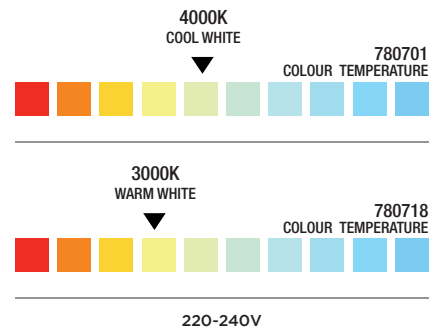

SPECIFICATION SHEET

PRODUCT CODE: 780701, 780718

SPECIFICATION

Product code	780701, 780718
Fitting	Cabinet Light
Bulb shape	SMD
Wattage	7W
Equivalent wattage	56W
Lumens	650lm
Driver included	Yes
Cable Length	1.8m
Cable Colour	White
Dimmable	No
Beam Angle	120°
Length	395mm
Depth	22mm
Height	31mm
Weight	0.192kg (Incl. Cable)
Lifespan	25,000 Hours
Warranty	3 Years
Energy consumption	7kWh/1000h
Input frequency	50Hz
Energy rating	A+
Material	Mixed PC
Packaging	White Box + Colour Sticker
IP Rating	IP20

OPTICAL TEST PARAMETERS

Voltage	220-240V
Current	0.058A
Power	7W
CCT	No
Ra	80
Lumens	650lm
Lumens per watt	92lm/W
Colour tolerance	<5
Power factor	0.5
Hertz	50/60Hz

TIME LED is part of Pitacs Limited

Bradbourne Point, Bradbourne Drive, Tilbrook, Milton Keynes, Buckinghamshire MK7 8AT