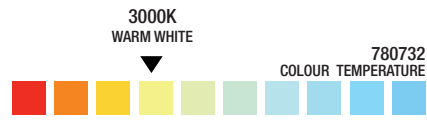

OPTICAL TEST PARAMETERS

Voltage	220-240V
Current	0.071A
Power	9W
CCT	No
Ra	80
Lumens	800lm
Lumens per watt	90lm/W
Colour tolerance	<5
Power factor	0.5
Hertz	50/60Hz

220-240V