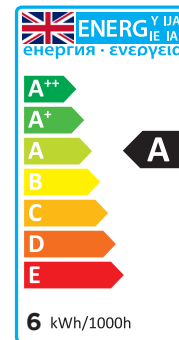

TIME LED®

PRESTIGE 6W LED FIRE RATED DOWNLIGHT

SPECIFICATION SHEET

PRODUCT CODE: 780817

Light your world in all the right places with TIME LED's Prestige range of downlights and accessories. The Prestige 6W LED Fire Rated Downlight delivers an impressive 540 lumens of Warm White light at a 40° beam angle, and with quality sprung-clip fittings, you'll have it installed in no time at all.

The SMD LED component has a lifespan of over 25,000 hours, and with a three year warranty, you'll be fully satisfied with this Prestige lighting solution.

The Prestige Range offers bezel covers in:

Chrome: 780831 | Brushed Chrome: 780824 | Matt White: 780848

SPECIFICATION

Product code	780817
Fitting	Downlight
Bulb shape	SMD
Wattage	6W
Equivalent wattage	48W
Lumens	540lm
Driver included	Yes
Dimmable	Yes
Beam Angle	40°
Diameter	Ø84mm
Height	83mm
Cut Out Size	Ø70mm
Weight	0.2kg
Lifespan	25,000 Hours
Warranty	3 Years
Energy consumption	6kWh/1000h
Input frequency	50Hz
Energy rating	A
Material	Aluminium and PC
Packaging	Colour Box
IP Rating	IP65
Fire Rated	30, 60, 90 minutes Approved to: BS476 Part 21

Voltage	200-260V
Current	0.03A
Power	6W
CCT	2800K
Ra	80
Lumens per watt	90lm/W
Colour tolerance	<6
Power factor	0.5
Hertz	50/60Hz

TIME LED is part of Pitacs Limited

Bradbourne Point, Bradbourne Drive, Tilbrook, Milton Keynes, Buckinghamshire MK7 8AT