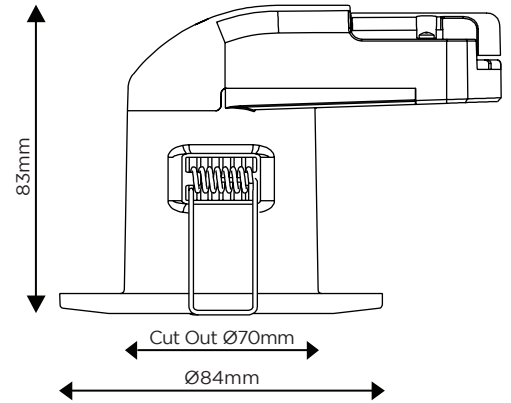

TIME LED is part of Pitacs Limited

Bradbourne Point, Bradbourne Drive, Tilbrook, Milton Keynes, Buckinghamshire MK7 8AT

T: +44 (0)1908 271155 F: +44 (0)1908 640017 E: info@timeled.co.uk W: www.timeled.co.uk

SPEC_780817_V2_JAN2021