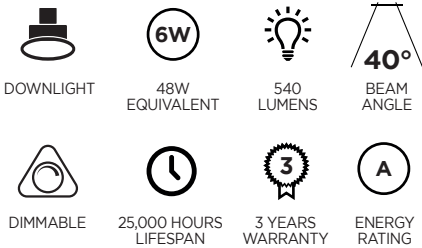

TIME LED®

PRESTIGE 6W LED FIRE RATED DOWNLIGHT

SPECIFICATION SHEET

PRODUCT CODE: 780817

Light your world in all the right places with TIME LED's Prestige range of downlights and accessories. The Prestige 6W LED Fire Rated Downlight delivers an impressive 540 lumens of Warm White light at a 40° beam angle, and with quality sprung-clip fittings, you'll have it installed in no time at all.

The SMD LED component has a lifespan of over 25,000 hours, and with a three year warranty, you'll be fully satisfied with this Prestige lighting solution.

The Prestige Range offers bezel covers in:

Chrome: 780831 | Brushed Chrome: 780824 | Matt White: 780848

SPECIFICATION

Product code	780817
Fitting	Downlight
Bulb shape	SMD
Wattage	6W
Equivalent wattage	48W
Lumens	540lm
Driver included	Yes
Dimmable	Yes
Beam Angle	40°
Diameter	Ø84mm
Height	83mm
Cut Out Size	Ø70mm
Weight	0.2kg
Lifespan	25,000 Hours
Warranty	3 Years
Energy consumption	6kWh/1000h
Input frequency	50Hz
Energy rating	A
Material	Aluminium and PC
Packaging	Colour Box
IP Rating	IP65
Fire Rated	30, 60, 90 minutes Approved to: BS476 Part 21

Voltage	200-260V
Current	0.03A
Power	6W
CCT	2800K
Ra	80
Lumens per watt	90lm/W
Colour tolerance	<6
Power factor	0.5
Hertz	50/60Hz

TIME LED is part of Pitacs Limited

Bradbourne Point, Bradbourne Drive, Tilbrook, Milton Keynes, Buckinghamshire MK7 8AT