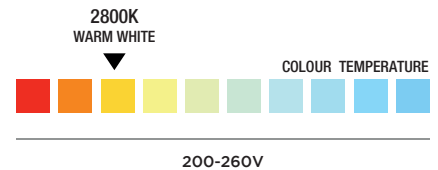

TIME LED is part of Pitacs Limited

Bradbourne Point, Bradbourne Drive, Tilbrook, Milton Keynes, Buckinghamshire MK7 8AT

T: +44 (0)1908 271155 F: +44 (0)1908 640017 E: info@timeled.co.uk W: www.timeled.co.uk

SPEC_780817_V2_JAN2021