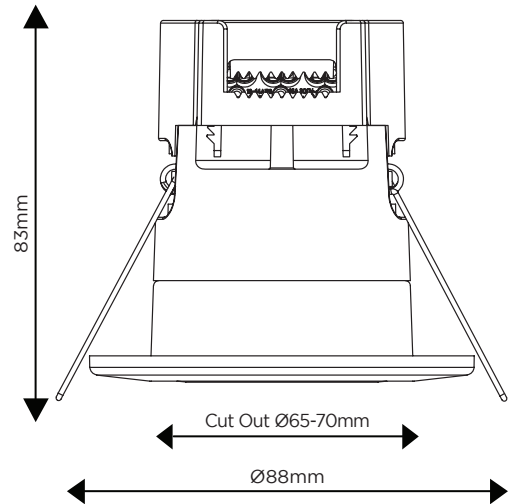

TIME LED is part of Pitacs Limited

Bradbourne Point, Bradbourne Drive, Tilbrook, Milton Keynes, Buckinghamshire MK7 8AT

T: +44 (0)1908 271155 F: +44 (0)1908 640017 E: info@timeled.co.uk W: www.timeled.co.uk

SPEC_780855_V2_JAN2021