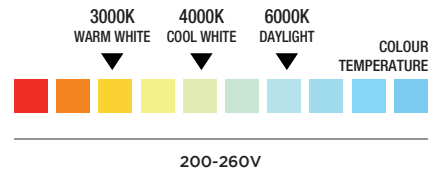

TIME LED®

PRESTIGE 7W LED CCT FIRE RATED DOWNLIGHT

SPECIFICATION SHEET

PRODUCT CODE: 780855

Light your world in all the right places with TIME LED's Prestige range of downlights and accessories. The Prestige 7W LED CCT Fire Rated Downlight delivers up to 650 lumens of light in a choice of Warm White, Cool White and Daylight colour temperatures, and with quality sprung-clip fittings, you'll have it installed in no time at all.

Chrome: 780831 | Brushed Chrome: 780824 | Matt White: 780848

DOWN LIGHT

7W
=56W

550-650
LUMENS

IP65

SPECIFICATION

Product code	780855
Fitting	Downlight
Bulb shape	SMD
Wattage	7W
Equivalent wattage	56W
Lumens	550-650lm
Driver included	Yes
Dimmable	Yes
Beam Angle	40°
Diameter	Ø88mm
Height	83mm
Cut Out Size	Ø65-70mm
Weight	0.21kg
Lifespan	37,500 Hours
Warranty	5 Years
Energy consumption	7kWh/1000h
Input frequency	50Hz
Energy rating	A
Material	Aluminium and PC
Packaging	Colour Box
IP Rating	IP65
Fire Rated	30, 60, 90 minutes Approved to: BS476 Part 21

Voltage	200-260V
Current	0.03A
Power	7W
CCT	3000K/4000K/6000K
Ra	80
Lumens per watt	80-100lm/W
Colour tolerance	<6
Power factor	0.85
Hertz	50/60Hz

TIME LED is part of Pitacs Limited

Bradbourne Point, Bradbourne Drive, Tilbrook, Milton Keynes, Buckinghamshire MK7 8AT