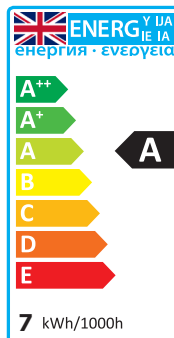

TIME LED®

PRESTIGE 7W LED CCT FIRE RATED DOWNLIGHT

SPECIFICATION SHEET

PRODUCT CODE: 780855

Light your world in all the right places with TIME LED's Prestige range of downlights and accessories. The Prestige 7W LED CCT Fire Rated Downlight delivers up to 650 lumens of light in a choice of Warm White, Cool White and Daylight colour temperatures, and with quality sprung-clip fittings, you'll have it installed in no time at all.

Chrome: 780831 | Brushed Chrome: 780824 | Matt White: 780848

DOWN LIGHT

7W
=56W

550-650
LUMENS

IP65

SPECIFICATION

Product code	780855
Fitting	Downlight
Bulb shape	SMD
Wattage	7W
Equivalent wattage	56W
Lumens	550-650lm
Driver included	Yes
Dimmable	Yes
Beam Angle	40°
Diameter	Ø88mm
Height	83mm
Cut Out Size	Ø65-70mm
Weight	0.21kg
Lifespan	37,500 Hours
Warranty	5 Years
Energy consumption	7kWh/1000h
Input frequency	50Hz
Energy rating	A
Material	Aluminium and PC
Packaging	Colour Box
IP Rating	IP65
Fire Rated	30, 60, 90 minutes Approved to: BS476 Part 21

Voltage	200-260V
Current	0.03A
Power	7W
CCT	3000K/4000K/6000K
Ra	80
Lumens per watt	80-100lm/W
Colour tolerance	<6
Power factor	0.85
Hertz	50/60Hz

TIME LED is part of Pitacs Limited

Bradbourne Point, Bradbourne Drive, Tilbrook, Milton Keynes, Buckinghamshire MK7 8AT