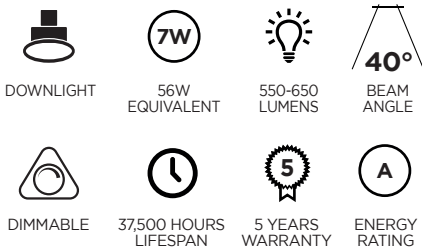

TIME LED®

PRESTIGE 7W LED CCT FIRE RATED DOWNLIGHT

SPECIFICATION SHEET

PRODUCT CODE: 780855

Light your world in all the right places with TIME LED's Prestige range of downlights and accessories. The Prestige 7W LED CCT Fire Rated Downlight delivers up to 650 lumens of light in a choice of Warm White, Cool White and Daylight colour temperatures, and with quality sprung-clip fittings, you'll have it installed in no time at all.

The SMD LED component is fully dimmable, and with a lifespan of over 37,500 hours and a five year warranty, you'll be fully satisfied with this Prestige lighting solution.

The Prestige Range offers bezel covers in:

Chrome: 780831 | Brushed Chrome: 780824 | Matt White: 780848

DOWN LIGHT

7W
=56W

550-650
LUMENS

IP65

SPECIFICATION

Product code	780855
Fitting	Downlight
Bulb shape	SMD
Wattage	7W
Equivalent wattage	56W
Lumens	550-650lm
Driver included	Yes
Dimmable	Yes
Beam Angle	40°
Diameter	Ø88mm
Height	83mm
Cut Out Size	Ø65-70mm
Weight	0.21kg
Lifespan	37,500 Hours
Warranty	5 Years
Energy consumption	7kWh/1000h
Input frequency	50Hz
Energy rating	A
Material	Aluminium and PC
Packaging	Colour Box
IP Rating	IP65
Fire Rated	30, 60, 90 minutes Approved to: BS476 Part 21

Voltage	200-260V
Current	0.03A
Power	7W
CCT	3000K/4000K/6000K
Ra	80
Lumens per watt	80-100lm/W
Colour tolerance	<6
Power factor	0.85
Hertz	50/60Hz

TIME LED is part of Pitacs Limited

Bradbourne Point, Bradbourne Drive, Tilbrook, Milton Keynes, Buckinghamshire MK7 8AT