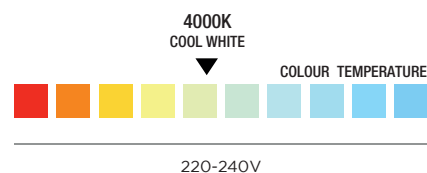

SPECIFICATION SHEET

PRODUCT CODE: 780923

SINGLE NCF

88W EQUIVALENT

1050 LUMENS

120° BEAM ANGLE

NON-DIMMABLE

25,000 HOURS LIFESPAN

3 YEARS WARRANTY

A+ ENERGY RATING

SPECIFICATION

Product code	780923
Fitting	Non-corrosive Fitting
Bulb shape	SMD
Wattage	11W
Equivalent wattage	88W
Lumens	1050lm±5%
Driver included	Yes
Dimmable	No
Beam Angle	120°
Length	670mm
Height	68mm
Depth	70mm
Weight	0.7kg
Lifespan	25,000 Hours
Warranty	3 Years
Energy consumption	11kWh/1000h
Input frequency	50Hz
Energy rating	A+
Material	PC
Packaging	Brown Box
IP Rating	IP65

Voltage	220-240V
Current	0.05A
Power	10.34W
CCT	4000K
Ra	80
Lumens per Watt	95lm/W
Colour tolerance	<6
Power factor	0.9
Hertz	50/60Hz

TIME LED is part of Pitacs Limited

Bradbourne Point, Bradbourne Drive, Tilbrook, Milton Keynes, Buckinghamshire MK7 8AT