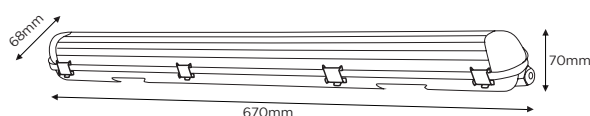

SPECIFICATION

Product code	780923
Fitting	Non-corrosive Fitting
Bulb shape	SMD
Wattage	11W
Equivalent wattage	88W
Lumens	1050lm±5%
Driver included	Yes
Dimmable	No
Beam Angle	120°
Length	670mm
Height	68mm
Depth	70mm
Weight	0.7kg
Lifespan	25,000 Hours
Warranty	3 Years
Energy consumption	11kWh/1000h
Input frequency	50Hz
Energy rating	A+
Material	PC
Packaging	Brown Box
IP Rating	IP65

Voltage	220-240V
Current	0.05A
Power	10.34W
CCT	4000K
Ra	80
Lumens per Watt	95lm/W
Colour tolerance	<6
Power factor	0.9
Hertz	50/60Hz