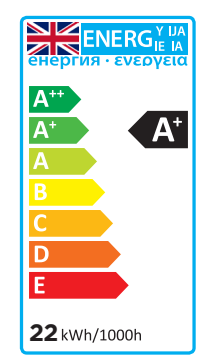

SPECIFICATION SHEET

PRODUCT CODE: 780930

SINGLE NCF	22W	2300 LUMENS	120° BEAM ANGLE
NON-DIMMABLE	25,000 HOURS LIFESPAN	3 YEARS WARRANTY	A+ ENERGY RATING

SPECIFICATION

Product code	780930
Fitting	Non-corrosive Fitting
Bulb shape	SMD
Wattage	22W
Equivalent wattage	176W
Lumens	2300lm±5%
Driver included	Yes
Dimmable	No
Beam Angle	120°
Length	1270mm
Height	68mm
Depth	70mm
Weight	1.2kg
Lifespan	25,000 Hours
Warranty	3 Years
Energy consumption	22kWh/1000h
Input frequency	50Hz
Energy rating	A+
Material	PC
Packaging	Brown Box
IP Rating	IP65

Voltage	220-240V
Current	0.096A
Power	21.26W
CCT	4000K
Ra	80
Lumens per Watt	104lm/W
Colour tolerance	<6
Power factor	0.9
Hertz	50/60Hz

TIME LED is part of Pitacs Limited

Bradbourne Point, Bradbourne Drive, Tilbrook, Milton Keynes, Buckinghamshire MK7 8AT
 T: +44 (0)1908 271155 F: +44 (0)1908 640017 E: info@timeled.co.uk W: www.timeled.co.uk