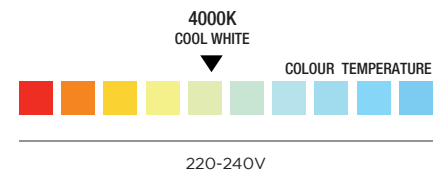

SPECIFICATION SHEET

PRODUCT CODE: 780930

SINGLE NCF	22W	2300 LUMENS	120° BEAM ANGLE
NON-DIMMABLE	25,000 HOURS LIFESPAN	3 YEARS WARRANTY	A+ ENERGY RATING

SPECIFICATION

Product code	780930
Fitting	Non-corrosive Fitting
Bulb shape	SMD
Wattage	22W
Equivalent wattage	176W
Lumens	2300lm±5%
Driver included	Yes
Dimmable	No
Beam Angle	120°
Length	1270mm
Height	68mm
Depth	70mm
Weight	1.2kg
Lifespan	25,000 Hours
Warranty	3 Years
Energy consumption	22kWh/1000h
Input frequency	50Hz
Energy rating	A+
Material	PC
Packaging	Brown Box
IP Rating	IP65

Voltage	220-240V
Current	0.096A
Power	21.26W
CCT	4000K
Ra	80
Lumens per Watt	104lm/W
Colour tolerance	<6
Power factor	0.9
Hertz	50/60Hz

TIME LED is part of Pitacs Limited

Bradbourne Point, Bradbourne Drive, Tilbrook, Milton Keynes, Buckinghamshire MK7 8AT
 T: +44 (0)1908 271155 F: +44 (0)1908 640017 E: info@timeled.co.uk W: www.timeled.co.uk