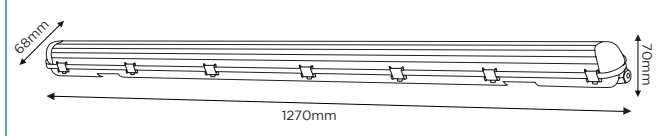

SPECIFICATION

Product code	780930
Fitting	Non-corrosive Fitting
Bulb shape	SMD
Wattage	22W
Equivalent wattage	176W
Lumens	2300lm±5%
Driver included	Yes
Dimmable	No
Beam Angle	120°
Length	1270mm
Height	68mm
Depth	70mm
Weight	1.2kg
Lifespan	25,000 Hours
Warranty	3 Years
Energy consumption	22kWh/1000h
Input frequency	50Hz
Energy rating	A+
Material	PC
Packaging	Brown Box
IP Rating	IP65

Voltage	220-240V
Current	0.096A
Power	21.26W
CCT	4000K
Ra	80
Lumens per Watt	104lm/W
Colour tolerance	<6
Power factor	0.9
Hertz	50/60Hz