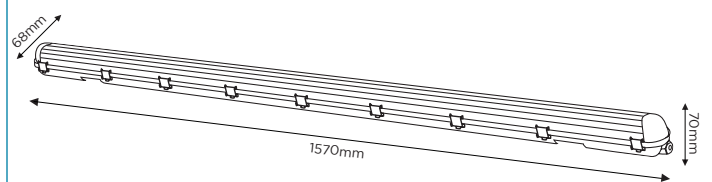

SPECIFICATION

Product code	780947
Fitting	Non-corrosive Fitting
Bulb shape	SMD
Wattage	32W
Equivalent wattage	256W
Lumens	3300lm±5%
Driver included	Yes
Dimmable	No
Beam Angle	120°
Length	1570mm
Height	68mm
Depth	70mm
Weight	1.5kg
Lifespan	25,000 Hours
Warranty	3 Years
Energy consumption	32kWh/1000h
Input frequency	50Hz
Energy rating	A+
Material	PC
Packaging	Brown Box
IP Rating	IP65

Voltage	220-240V
Current	0.161A
Power	34.92W
CCT	4000K
Ra	80
Lumens per Watt	103lm/W
Colour tolerance	<6
Power factor	0.9
Hertz	50/60Hz