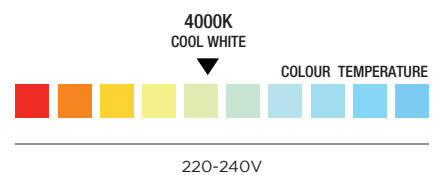

SPECIFICATION SHEET

PRODUCT CODE: 780947

SINGLE NCF	32W 256W EQUIVALENT	3300 LUMENS	120° BEAM ANGLE
NON-DIMMABLE	25,000 HOURS LIFESPAN	3 YEARS WARRANTY	A+ ENERGY RATING

SPECIFICATION

Product code	780947
Fitting	Non-corrosive Fitting
Bulb shape	SMD
Wattage	32W
Equivalent wattage	256W
Lumens	3300lm±5%
Driver included	Yes
Dimmable	No
Beam Angle	120°
Length	1570mm
Height	68mm
Depth	70mm
Weight	1.5kg
Lifespan	25,000 Hours
Warranty	3 Years
Energy consumption	32kWh/1000h
Input frequency	50Hz
Energy rating	A+
Material	PC
Packaging	Brown Box
IP Rating	IP65

Voltage	220-240V
Current	0.161A
Power	34.92W
CCT	4000K
Ra	80
Lumens per Watt	103lm/W
Colour tolerance	<6
Power factor	0.9
Hertz	50/60Hz

TIME LED is part of Pitacs Limited

Bradbourne Point, Bradbourne Drive, Tilbrook, Milton Keynes, Buckinghamshire MK7 8AT