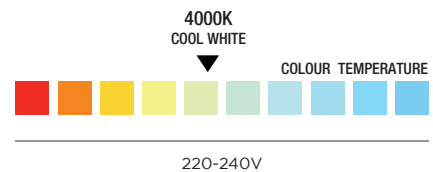

SPECIFICATION

Product code	780954
Fitting	Non-corrosive Fitting
Bulb shape	SMD
Wattage	32W
Equivalent wattage	256W
Lumens	3300lm±5%
Driver included	Yes
Dimmable	No
Beam Angle	120°
Length	1570mm
Height	68mm
Depth	70mm
Weight	1.85kg
Lifespan	25,000 Hours
Warranty	3 Years
Energy consumption	32kWh/1000h
Input frequency	50Hz
Energy rating	A+
Material	PC
Packaging	Brown Box
IP Rating	IP65

Voltage	220-240V
Current	0.161A
Power	34.92W
CCT	4000K
Ra	80
Lumens per Watt	103lm/W
Colour tolerance	<6
Power factor	0.9
Hertz	50/60Hz