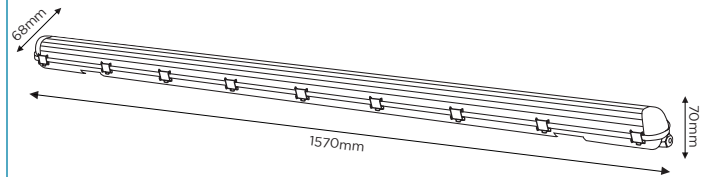

SPECIFICATION

Product code	780954
Fitting	Non-corrosive Fitting
Bulb shape	SMD
Wattage	32W
Equivalent wattage	256W
Lumens	3300lm±5%
Driver included	Yes
Dimmable	No
Beam Angle	120°
Length	1570mm
Height	68mm
Depth	70mm
Weight	1.85kg
Lifespan	25,000 Hours
Warranty	3 Years
Energy consumption	32kWh/1000h
Input frequency	50Hz
Energy rating	A+
Material	PC
Packaging	Brown Box
IP Rating	IP65

Voltage	220-240V
Current	0.161A
Power	34.92W
CCT	4000K
Ra	80
Lumens per Watt	103lm/W
Colour tolerance	<6
Power factor	0.9
Hertz	50/60Hz