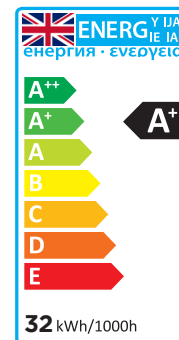

TIME LED®

ELEMENTS EMERGENCY 32W LED SINGLE NCF (5FT)

SPECIFICATION SHEET

PRODUCT CODE: 780954

EMERGENCY BATTERY

Battery	18650 Lithium Battery 6.4V 3AH
Charge Time	12 Hours
Discharge Time	3 Hours

SINGLE NCF

256W EQUIVALENT

3300 LUMENS

120° BEAM ANGLE

NON-DIMMABLE

25,000 HOURS LIFESPAN

3 YEARS WARRANTY

ENERGY RATING

SPECIFICATION

Product code	780954
Fitting	Non-corrosive Fitting
Bulb shape	SMD
Wattage	32W
Equivalent wattage	256W
Lumens	3300lm±5%
Driver included	Yes
Dimmable	No
Beam Angle	120°
Length	1570mm
Height	68mm
Depth	70mm
Weight	1.85kg
Lifespan	25,000 Hours
Warranty	3 Years
Energy consumption	32kWh/1000h
Input frequency	50Hz
Energy rating	A+
Material	PC
Packaging	Brown Box
IP Rating	IP65

Voltage	220-240V
Current	0.161A
Power	34.92W
CCT	4000K
Ra	80
Lumens per Watt	103lm/W
Colour tolerance	<6
Power factor	0.9
Hertz	50/60Hz

TIME LED is part of Pitacs Limited

Bradbourne Point, Bradbourne Drive, Tilbrook, Milton Keynes, Buckinghamshire MK7 8AT